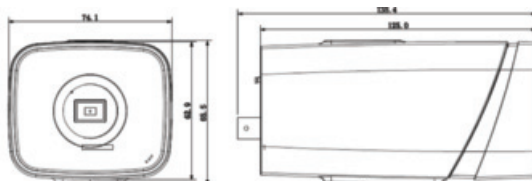

FREE Multisite VMS Software included

Optional Bracket:

BRACK-BOX

Optional Housings:

ONVIF
PROFILE S