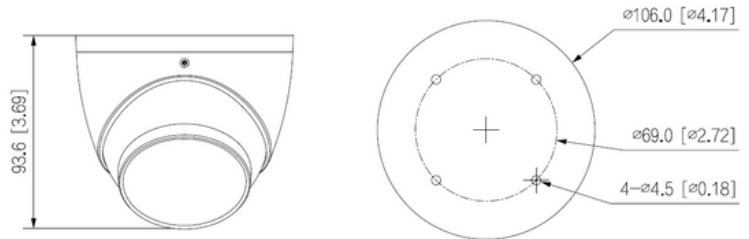

DORI DISTANCE				
	Detect	Observe	Recognize	Identify
2.8 mm	56 m (183.73 ft)	22.4 m (73.49 ft)	11.2 m (36.75 ft)	5.6 m (18.37 ft)
3.6 mm	76 m (249.34 ft)	30.4 m (99.74 ft)	15.2 m (49.87 ft)	7.6 m (24.93 ft)

CONSTRUCTION	
Casing	Metal
Dimensions	φ106.0 mm × 93.6 mm (φ4.17" × 3.69")
Net Weight	0.47 kg (1.04 lb)
Gross Weight	0.6 kg (1.32 lb)
Installation	Wall mount; ceiling mount; vertical pole mount

\*All logos & trade marks represent the registered users only. All rights reserved.  
\*All product specifications on this brochure are subject to change without notice.