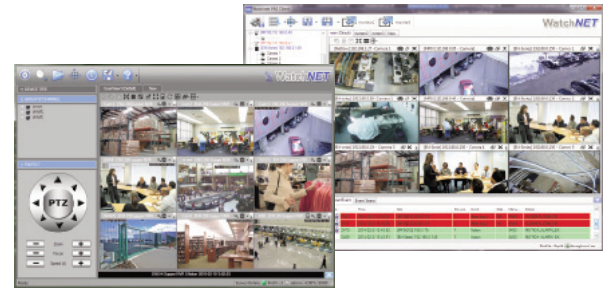

MPIX-50VDF-IR28AI2W

SMP Fixed-focal Dome Network Camera

Features:

- 5MP, 1/2.7" CMOS image sensor, low illuminance, high image definition
- 2.8 mm fixed focal lens
- Output max. 5MP (2592 × 1944) @20 fps
- Built-in high-efficiency warm light and IR LED, and Max. IR distance: 30m (98ft)
- Rotation mode, WDR(120 dB), 3D DNR, HLC, BLC
- Intelligent detection: Fenced area protection, line crossing, fast moving (the three functions support the classification and accurate detection of vehicle and human), abandoned object, missing object, loitering detection, people gathering, parking detection, heat map and face detection
- Abnormality detection: Motion detection, video tampering, scene changing, audio detection, no SD card, SD card full, SD card error, network disconnection, IP conflict, illegal access, and voltage detection
- Sound and light alarm linkage. When the alarm is triggered, the sound and light will be linked
- Alarm: 1 in, 1 out; Audio: 1 in, 1 out; supports max. 256GB Micro SD card, built-in Mic and speaker
- 12V DC/PoE power supply, IP67, IK10 protection