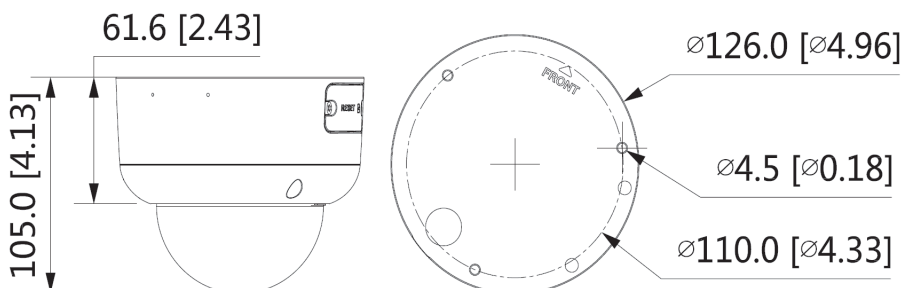

SMP Fixed-focal Dome Network Camera

Features:

- 5MP, 1/2.7" CMOS image sensor, low illuminance, high image definition
- 2.8 mm fixed focal lens
- Output max. 5MP (2592 × 1944) @20 fps
- Built-in high-efficiency warm light and IR LED, and Max. IR distance: 30m (98ft)
- Rotation mode, WDR(120 dB), 3D DNR, HLC, BLC
- Intelligent detection: Fenced area protection, line crossing, fast moving (the three functions support the classification and accurate detection of vehicle and human), abandoned object, missing object, loitering detection, people gathering, parking detection, heat map and face detection
- Abnormality detection: Motion detection, video tampering, scene changing, audio detection, no SD card, SD card full, SD card error, network disconnection, IP conflict, illegal access, and voltage detection
- Sound and light alarm linkage. When the alarm is triggered, the sound and light will be linked
- Alarm: 1 in, 1 out; Audio: 1 in, 1 out; supports max. 256GB Micro SD card, built-in Mic and speaker
- 12V DC/PoE power supply, IP67, IK10 protection

FREE Multisite VMS Software
Download it from www.watchnetinc.com

Optional Brackets: