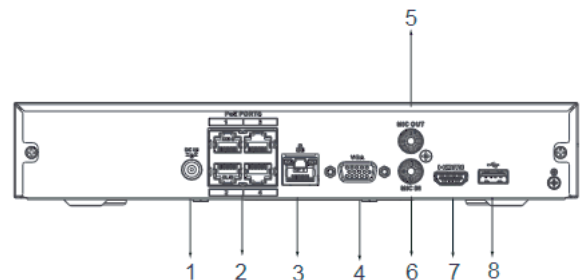

1 DC Power Input	2 PoE Ports
3 Network Port	4 VGA Port
5 AUDIO IN, RCA Connector	6 AUDIO OUT, RCA Connector
7 HDMI Port	8 USB Port