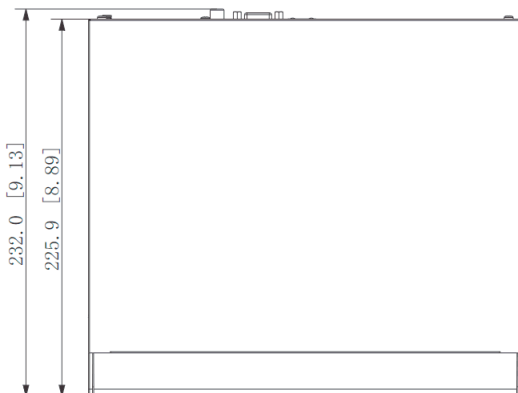

1 DC Power Input	2 PoE Ports
3 Network Port	4 VGA Port
5 AUDIO IN, RCA Connector	6 AUDIO OUT, RCA Connector
7 HDMI Port	8 USB Port