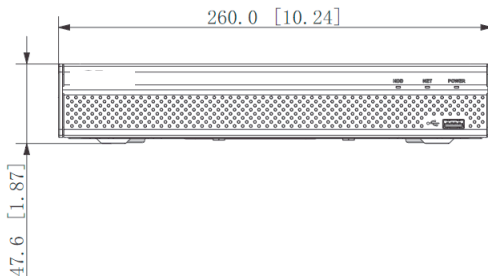

1 DC Power Input	2 PoE Ports
3 Network Port	4 VGA Port
5 AUDIO IN, RCA Connector	6 AUDIO OUT, RCA Connector
7 HDMI Port	8 USB Port