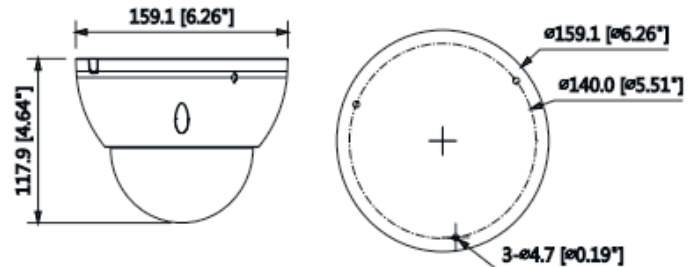

FREE Multisite VMS Software
Download from www.watchnetinc.com

Model		MPIX-50VDV-IRMAI			
Camera					
Image Sensor	1/2.7" 5Megapixel progressive scan CMOS				
Effective Pixels	2592 (H) × 1944 (V)				
RAM/ROM	1 GB / 128 MB				
Min. Illumination	0.005 lux@F1.5 (Color, 30 IRE) 0.0005 lux@F1.5 (B/W, 30 IRE) 0 lux (Illuminator on)				
Electronic Shutter Speed	Auto/Manual, 1/3 s–1/100000 s				
S/N Ratio	> 56 dB				
Scanning System	Progressive				
IR Distance	Up to 40m (131ft)				
IR On/Off Control	Auto / Manual				
IR LEDs	3				
Lens					
Lens Type	Motorized vari-focal				
Focal Length	2.7mm–13.5m motorized lens				
Max. Aperture	F1.5				
Angle of View	H: 100°–28°, V: 72°–21° (2592 × 1944) H: 104°–29°, V: 55°–16° (2688 × 1520)				
Mount Type	Board-in Type				
Aperture Type	Auto				
Close Focus Distance	0.8m (2.62ft)				
Professional, intelligent					
Face Detection	Face detection; track; optimization; snapshot; report high quality picture; face enhancement; face exposure; face attribute extract, 6 attributes and 8 expressions: Gender, age, glasses, expressions (anger, calm, happiness, sadness, disgust, surprise, confusion and fear), mask, beard; face matting setting: face, single inch photo; three snapshot methods: real-time snapshot, optimization snapshot, quality priority; face angle filter; optimization time setting				
Fenced Area Protection	Line Crossing; intrusion; fast moving (the three functions support the classification and accurate detection of vehicle and human); loitering detection; people gathering; parking detection				
People Counting	Supports the counting of enter number, leave number, and pass number, and displaying and outputting yearly/monthly/daily reports. Supports the counting of number in area, and 4 rules configuration. Count number of people or stay time and link alarm. Supports queue management, and 4 rules configuration. Count number of people or stay time and link alarm				
Smart Event					
IVS	Object Abandoned/Missing				
Heat Map	Yes				
DORI Distance	Lens	Detect	Observe	Recognize	Identify
	W	64m(210ft)	26m(85ft)	13m(43ft)	6m(20ft)
	T	212m(696ft)	85m(279ft)	42m(138ft)	21m(69ft)