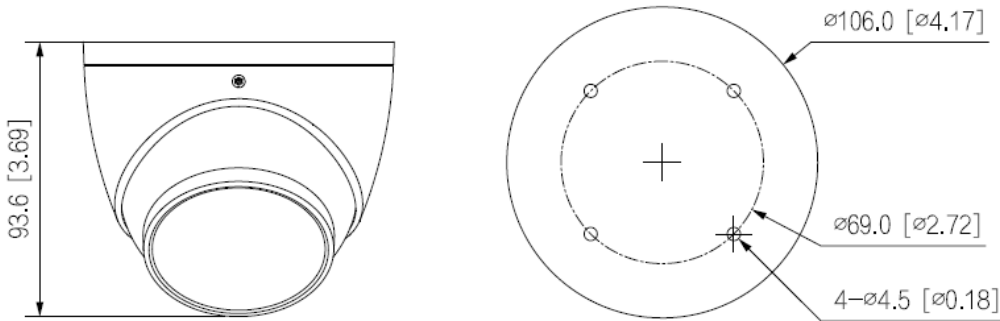

STRUCTURE	
Casing Material	Inner core: Metal Cover: Metal
Product Dimensions	99.1 mm × Φ121.9 mm (3.90"× Φ4.80")
Net Weight	0.48 kg (1.06 lb)
Gross Weight	0.68 kg (1.50 lb)

ENVIRONMENT	
Operating Temperature	-40 °C to +55 °C (-40 °F to +131 °F)
Operating Humidity	≤95%
Storage Temperature	-40 °C to +60 °C (-40 °F to +140 °F)
Storage Humidity	≤95%
Protection	IP67

ACCESSORIES	
BRACK-BB-43	
BRACK WM 49	
BRACK PM 06	

WatchNET

*All logos & trade marks represent the registered users only. All rights reserved.
*All product specifications on this brochure are subject to change without notice.

CANADA:
351 Ferrier Street Unit 5
Markham, Ontario L3R 5Z2
Tel: 416-410-6865
Toll Free: 1-866-843-6865

USA:
171 Cooper Ave.
Suite 110 Tonawanda,
NY 14150 USA
Tel: 1-716-877-7277
Toll Free: 1-866-843-6865

MIDDLE EAST:
PO Box No 126312
Office Suite 703 Oxford Tower
Business Bay Dubai, UAE
Tel: + 971 4 2767117

www.watchnetinc.com
info@watchnetinc.com