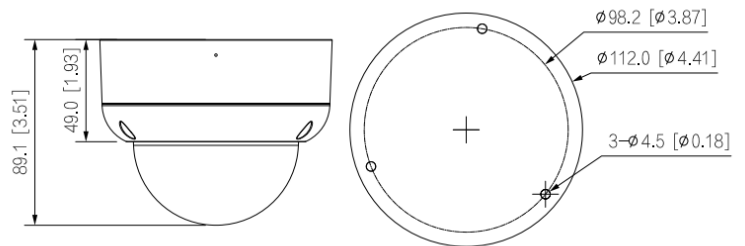

DORI DISTANCE				
	Detect	Observe	Recognize	Identify
LENS	88 m (288.71 ft)	35.2 m (115.49 ft)	17.6 m (57.74 ft)	8.8 m (28.87 ft)

ENVIRONMENTAL	
Operating Temperature	–40 °C to +60 °C (–40 °F to +140 °F)
Operating Humidity	<95% (RH), non-condensing
Storage Temperature	–40 °C to +60 °C (–40 °F to +140 °F)
Protection	IP67; IK10

STRUCTURE	
Casing	Metal
Product Dimensions	Φ112.0 mm × 89.1 mm (Φ4.41" × 3.51")
Packaging Dimensions	147 mm × 138 mm × 135 mm (5.79" × 5.43" × 5.31")
Net Weight	0.45 kg (0.99 lb)
Gross Weight	0.64 kg (1.41 lb)
Installation	Wall mount; ceiling mount; vertical pole mount

VIDEO	
Resolution	4K (3840 × 2160); 5M (2880 × 1620); 4M (2560 × 1440); 1080p (1920 × 1080); 960H (960 × 576/960 × 480)
Frame Rate	CVI: PAL: 4K@15 fps; 5M@25 fps; 4M@25 fps; 1080p@25 fps NTSC: 4K@15 fps; 5M@25 fps; 4M@30 fps; 1080p@30 fps TVI: PAL: 4K@15 fps NTSC: 4K@15 fps AHD: PAL: 4K@15 fps NTSC: 4K@15 fps CVBS: PAL: 960H NTSC: 960H
Day/Night	Auto(ICR)/Color/B/W
BLC Mode	BLC; HLC; WDR; HLC-Pro
WDR	120dB
Gain Control	Auto/Manual
Noise Reduction	3D NR
White Balance	Auto; Area white balance
Defog	Electronic defog
Mirror	Yes
Privacy Masking	Off/On (8 areas, rectangle)

PORT	
Video Output	Video output choices of CVI/TVI/AHD/CVBS by one BNC port

POWER	
Power Supply	12 VDC ± 30%
Power Consumption	Max 4.2 W (12 VDC, IR on)

*All logos & trade marks represent the registered users only. All rights reserved.

*All product specifications on this brochure are subject to change without notice.

CANADA:
351 Ferrier Street Unit 5
Markham, Ontario L3R 5Z2
Tel: 416-410-6865
Toll Free: 1-866-843-6865

USA:
171 Cooper Ave.
Suite 110 Tonawanda,
NY 14150 USA
Tel: 1-716-877-7277
Toll Free: 1-866-843-6865

MIDDLE EAST:
PO Box No 126312
Office Suite 703 Oxford Tower
Business Bay Dubai, UAE
Tel: + 971 4 2767117

www.watchnetinc.com
info@watchnetinc.com