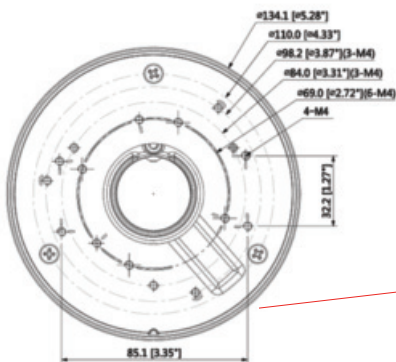

Ceiling Mount Bracket for Mini Dome, Turret & Eyeball Cameras

BRACK-PM-06

- Neat & Integrated design
- Ceiling mount bracket
- Material: Aluminum
- Color: White

Model	BRACK-PM-06
General	
Material	Aluminum
Dimension	Φ134.1mmx850.5mm (Φ5.28"x33.49")
Weight	1.19kg(2.62lb)
Load Bearing	3kg(6.61lb)
Color	White
Operating Temperature	-40°C ~ 60°C (-40°F ~ 140°F)
Humidity	<90% RH