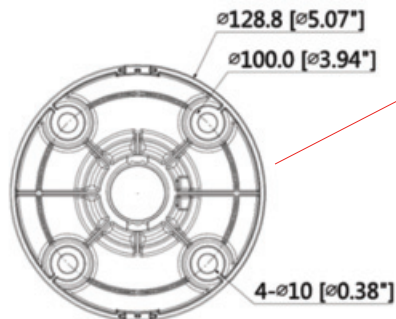

Ceiling Mount Bracket for Mini Dome, Turret & Eyeball Cameras

BRACK-PM-06

- Neat & Integrated design
- Ceiling mount bracket
- Material: Aluminum
- Color: White

Model	BRACK-PM-06
General	
Material	Aluminum
Dimension	Φ134.1mmx850.5mm (Φ5.28"x33.49")
Weight	1.19kg(2.62lb)
Load Bearing	3kg(6.61lb)
Color	White
Operating Temperature	-40°C ~ 60°C (-40°F ~ 140°F)
Humidity	<90% RH