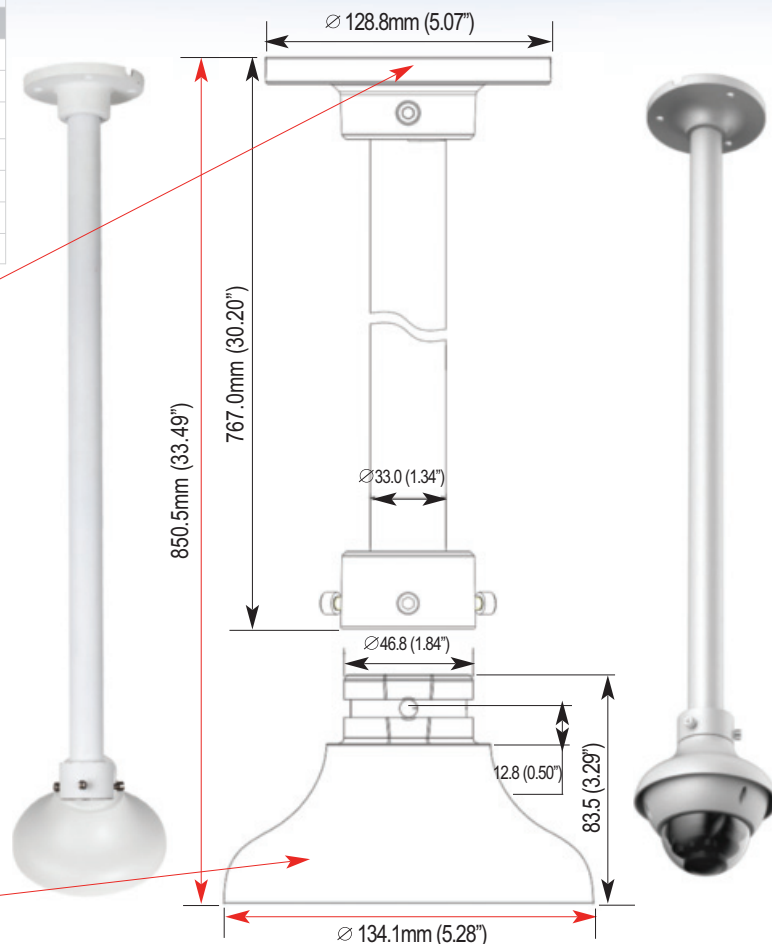

Ceiling Mount Bracket for Mini Dome, Turret & Eyeball Cameras

BRACK-PM-06

- Neat & Integrated design
- Ceiling mount bracket
- Material: Aluminum
- Color: White

Model	BRACK-PM-06
General	
Material	Aluminum
Dimension	Φ134.1mmx850.5mm (Φ5.28"x33.49")
Weight	1.19kg(2.62lb)
Load Bearing	3kg(6.61lb)
Color	White
Operating Temperature	-40°C ~ 60°C (-40°F ~ 140°F)
Humidity	<90% RH