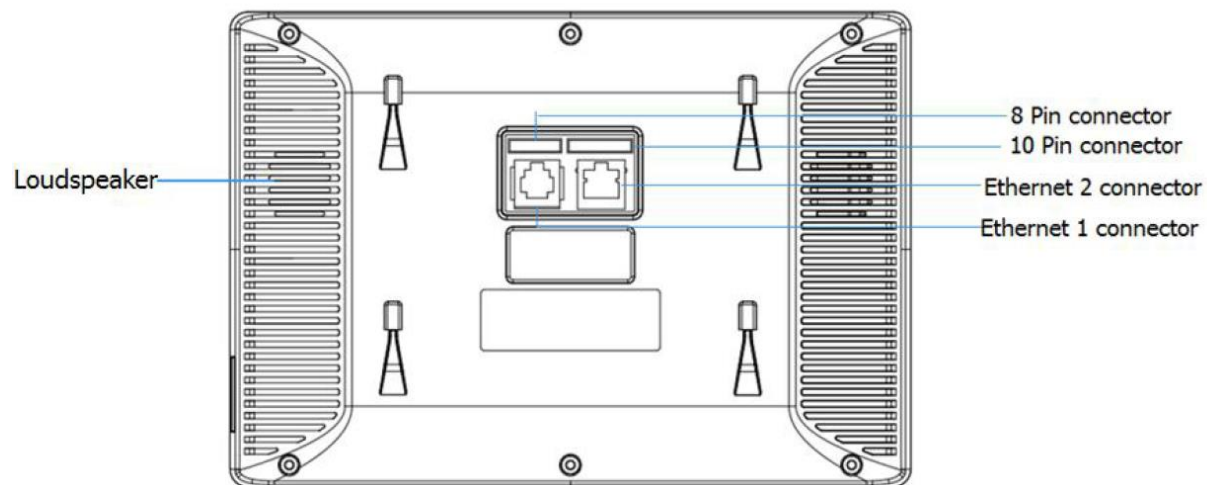

SIP Indoor Monitor

AMCSM7 Quick Guide

(1) Introduction

AMCSM7 is a multifunctional communicator, with an Android operating system, provides audio and video communication with Door phones via SIP 2.0 protocol. It delivers the ultimate touch screen experience in an unobtrusive, space-saving design featuring a brilliant 7-inch capacitive touch screen display and 5 soft-touch buttons.

(2) Wiring

8 PIN Connector									
+12V	GND	X	X	485+	485-	NO	COM		
Power Supply		Reserved		RS485 Connection		Relay Output			
10 PIN Connector									
IO1	IO2	IO3	IO4	IO5	IO6	IO7	IO8	X	GND
Alarm Input							Reserved	Alarm	
Ethernet Connector									
Ethernet 1					POE Input				
Ethernet 2					Network Input				

(3) Power

SIP Desk Phone Supports 12V DC power supply

(4) Powering up SIP Desk Phone

- a) First setting to configure is the network of the Desk phone, connect to the internet or via Wi-Fi
- b) Second is the SIP account to be able to call outgoing
- c) Please refer to the manual for full configuration