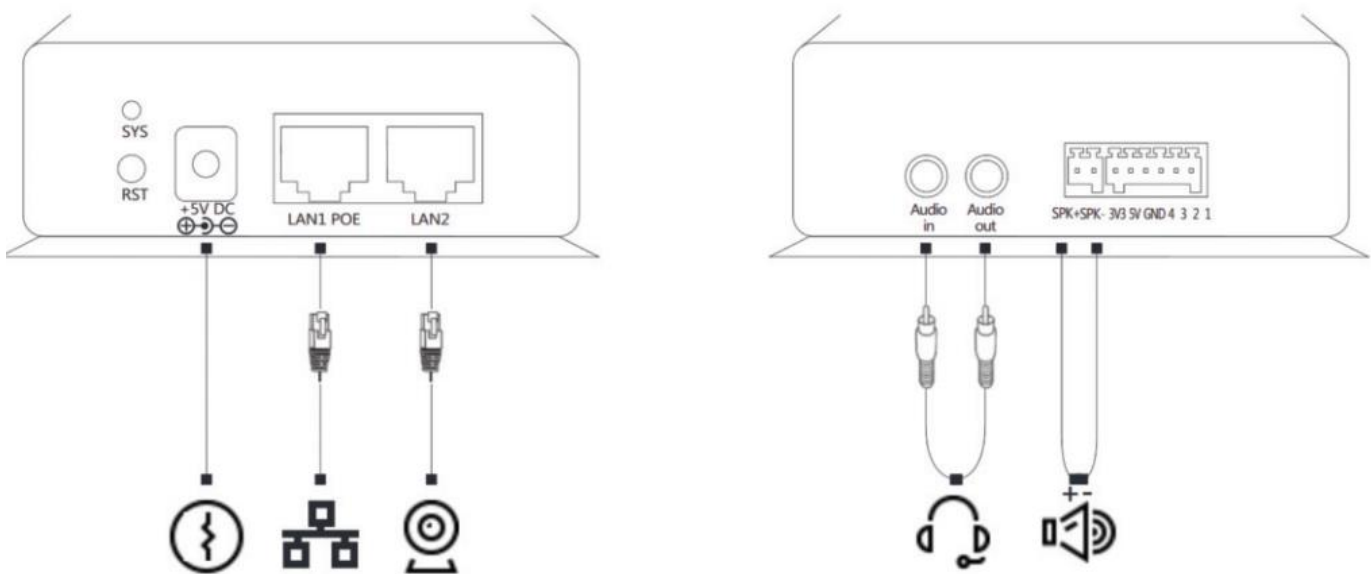

SIP Base Audio Box

AVCNAB Quick Guide

(1) Introduction

WatchNET's SIP based Audio Box provides a dedicated high performance digital amplifier, best suited to broadcast announcements or play background music. Built-in 3.5 Watt amplifier can drive indoor / outdoor speakers for paging and can work as a centralized music distribution system to play background music and advertisements. Easy web based interface to configure the unit with any SIP based telephone system.

(2) Wiring

(3) Power

The Video Door Station supports POE (Power over Ethernet) 5V DC

(4) Powering up SIP Base Audio Box

- The Default IP of the audio box is: **"192.168.119.110"**
- To configure the audio box you can use any web browser and just type in the default IP on the address bar
- Then configure the network base on the router and then SIP account, the default Username and Password is "admin" & Password: "admin"