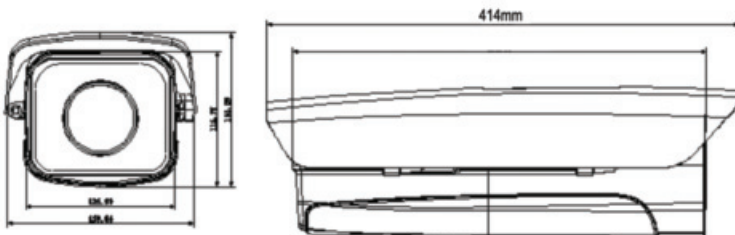

2.0 Mp Full HD 30x Network IR Housing Zoom Camera

BRACK-Z30IR
Bracket included

POW-12V-5A
Power supply required
Sold separately

Professional 64 CH NetFLOW LT
FREE Software included

iPhone

Model		MPIX-20 Z30IR
Camera		
Image Sensor	1/2.8" 2.0 Megapixel CMOS	
Effective Pixels	1944(H) x 1092(V)	
Mini. Illumination	B/W: 0.005 Lux/F1.6	
Electronic Shutter Speed	1/1 ~ 1/30,000s	
S/N Ratio	>50dB	
Scanning System	Progressive scan	
Video Output	BNC(1.0Vp-p/75Ω), PAL / NTSC	
Lens		
Max Aperture	F1.6 ~ F5	
Focal Length	4.3mm~129mm (30x Optical zoom)	
Lens Type	Motorized /Auto Iris(DC)	
Close Focus Distance	10mm ~ 1500mm	
Angle of View	H: 65.1°~ 2.34°	
Focus Control	Auto / Manual	
Features		
Day/Night	Auto(ICR)/Color/B/W	
Backlight Compensation	BLC / HLC / D-WDR	
Digital Zoom	16x	
IR Distance	Up to 100m	
Gain Control	Auto / Manual	
White Balance	Auto	
Noise Reduction	2D / 3D	
Privacy Masking	Up to 24 areas	
Video		
Video Compression	H.264/MJPEG	
Image Resolution	1080P(1920×1080) / 720P(1280×720) / D1(704×576/704×480) / CIF(352×288/352×240)	
Frame Rate	Main Stream: 1080P/720P(1 ~ 25/30fps) / Sub Stream D1/CIF(1 ~ 25/30fps)	
Bit Rate	H.264: 56K ~ 8192Kbps, MJPEG: 56K ~ 20480Kbps	
Network		
Ethernet	RJ-45 (10/100Base-T)	
Network Functions	IPv4/IPv6, HTTP, HTTPS, SSL, TCP/IP, UDP, UPnP, ICMP, IGMP, SNMP, RTSP, RTP, SMTP, NTP, DHCP, DNS, PPPOE, DDNS, FTP, IP Filter, QoS, Bonjour	
Max. User Access	20 users	
Smart Phone	iPhone, iPad, Android	
ONVIF	ONVIF Profile S	
IR Distance	Up to 100m	
Audio		
Compression	G.711a / G.711u(32kbps) / PCM(128kbps)	
Interface	1/1 channel In/Out	
Auxiliary Interface		
Memory Slot	Micro SD, Max 64GB	
Alarm	2/1 channel In/Out	
RS485	1 Port	
Environmental		
Power Supply	DC12V	
Power Consumption	< 50W	
Protection Level	IP66	
OperatingTemp./Hum.	-40°C~+70°C / -40°F ~ + 158°F, <90%	
Dimension	404mm × 164mm × 132mm / 15.9" x 6.45" x 5.2"	
Weight	4kg / 8.81lb	