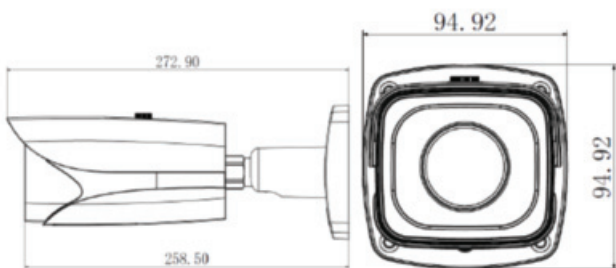

2.1MP Full HD WDR Network IR Motorized Bullet Camera

Features:

- ❖ 1/2.7" 2.1 Megapixel progressive scan Exmor CMOS
- ❖ 25/30fps@1080P(1920×1080)
- ❖ H.264 & MJPEG Multi-streaming encoding
- ❖ WDR(120dB), Day/Night(ICR), 3DNR, AWB, AGC, BLC
- ❖ 2.7mm ~12mm varifocal lens
- ❖ Max. IR LEDs length 50m/164feet
- ❖ Built-in 2/1 alarm in/out
- ❖ Micro SD memory, IP67, PoE, IK10
- ❖ Vandal Resistant enclosure
- ❖ Built-in web server
- ❖ Smart phones compatible

Optional Brackets: