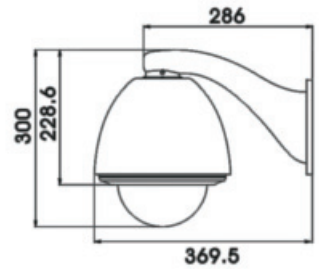

Optional Brackets: