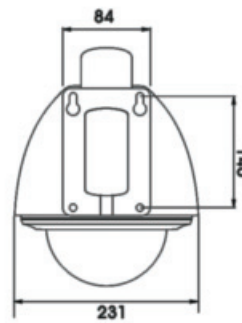

2.1Mp Full HD Network PTZ Dome Camera

PRODUCT FEATURES

- ❖ 2.1 Megapixel Exmor CMOS image sensor
- ❖ 5 Pattern, 8 Tour, Auto Pan, Auto Scan
- ❖ 4.3~129mm (30x Optical zoom)
- ❖ BLC / HLC / D-WDR (Digital Wide Dynamic Range) and DNR (Digital Noise Reduction)
- ❖ Day/Night(ICR)
- ❖ DNR (2D&3D)
- ❖ Auto iris, Auto focus
- ❖ AWB, AGC,BLC
- ❖ ONVIF Profile S
- ❖ Phone, iPad, Android
- ❖ Dual stream IPv4/IPv6, HTTP, HTTPS
- ❖ Multiple analytic functions
- ❖ Built-in heater / blower
- ❖ Micro SD memory, IP67, easy installation
- ❖ Vandal resistance
- ❖ Support Multicast

* **Bracket and Power supply included**

Optional Brackets: