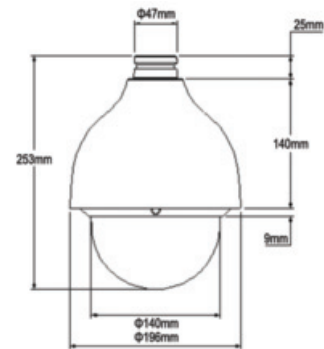

2.1MP Full HD 12x Network Mini PTZ Dome Camera

PRODUCT FEATURES

- ❖ Sony 1/3" Exmor CMOS High definition sensor
- ❖ 12X Optical and 16X Digital zoom
- ❖ 2.1Mp Full HD 12x Network PTZ Dome Camera
- ❖ H.264 & MJPEG dual-stream encoding
- ❖ 5.1mm ~ 61.2mm (12x Optical zoom)
- ❖ 360° continuous pan rotation
- ❖ Built-in 2/1 alarm in/out
- ❖ Support intelligent 3D positioning
- ❖ Max 25/30fps@1080p & 50/60fps@720P resolution
- ❖ D-WDR, Day/Night(ICR), DNR (2D&3D), Auto iris, Auto focus, AWB, AGC, BLC
- ❖ Multiple network monitoring: Built-in Web viewer and VMS
- ❖ Up to 255 presets, 5 auto scan, 8 tour, 5 pattern
- ❖ Micro SD memory, IP66, PoE
- ❖ Vandal Resistance Dome
- ❖ Support Multicast

* Bracket and Power supply included

Wall Mount Bracket Included

Optional Brackets:

Compatible with most major
NVR Software