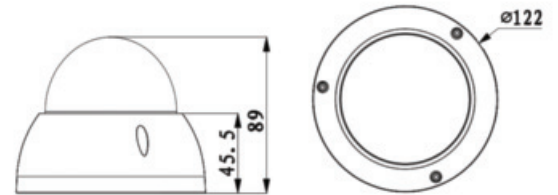

**\* Power supply included. Bracket available.**

Optional Brackets:

BRACK-WM-48

BRACK-BB-48

Professional 64 CH NetFLOW LT  
FREE Software included

iPhone

Compatible with most major  
NVR Software

Model Number	MPIX-21MP4X
<b>Camera</b>	
Image Sensor	Sony 1/2.7" Exmor CMOS High definition sensor
Scanning System	Progressive scan
Effective Pixels	1920(H) x 1080(V), 2.1 Megapixels
Min Illumination	Color: 0.05Lux@F1.6; B/W: 0.005Lux@F1.6
Electronic Shutter Speed	1/3s ~1/30,000s
S/N Ratio	More than 50dB
Scanning	Progressive Scan System
<b>Lens</b>	
Max Aperture	F1.6~ F2.8
Focal Length	2.7mm~11mm (4x Optical zoom)
Angle of View	H: 112.5° ~ 39°
Focus Control	Auto / Manual
<b>Features</b>	
Day/Night	Auto(ICR) / Color / B/W
White Balance	Auto, ATW, Indoor, Outdoor, Manual
Backlight Compensation	BLC / HLC / WDR
Noise Reduction	2D / 3D
Digital Zoom	16x
Privacy Masking	Up to 24 areas
Gain Control	Auto / Manual
<b>PTZ</b>	
Manual Control Speed	Pan: 0.1° ~100° /s;Tilt: 0.1° ~60° /s
Preset Speed	Pan:100° /s;Tilt: 60° /s
Pan/Tilt Range	Pan: 0° ~ 355°;Tilt: 0° ~ 90°, auto flip 180°
Preset	300
Speed Setup	Auto focal length/ speed adaptation
PTZ Mode	5 Pattern, 8 Tour, Auto Pan, Auto Scan
Idle Action	Activate Preset/Pan/Scan/Tour/Pattern if there is no command in the specified period
Power up Action	Auto restore to previous PTZ and lens status after power failure
<b>Video</b>	
Compression	H.264 / MJPEG
Resolution	1080P(1920×1080) / 720P(1280×720) / D1(704×576/704×480) / CIF (352×288/352×240)
Bit Rate	H.264: 448K ~ 8192Kbps, MJPEG: 5120K ~ 10240Kbps
Frame Rate	Main Stream: 1080p (1 ~ 25/30fps)/ 720p(1 ~ 50/60fps) / Sub Stream: D1/CIF (1 ~ 25/30fps)
<b>Network</b>	
Ethernet	RJ-45 (10/100Base-T)
ONVIF	ONVIF Profile S
Protocol	IPv4/IPv6, HTTP, HTTPS, SSL, TCP/IP, UDP, UPnP, ICMP, IGMP, SNMP, RTSP, RTP, SMTP, NTP, DHCP, DNS, PPPOE, DDNS, FTP, IP Filter, QoS, Bonjour, 802.1x
Smart Phone	iPhone, iPad, Android
Max. User Access	20 users
<b>Auxiliary Interface</b>	
Memory Slot	Micro SD, Max 64GB
<b>General</b>	
Power Consumption	10W
Power Supply	DC12V, P0E
Protection Level	IP66, PoE
Operating temperature	-30° to 60 °C (-22°F to 140°F) / Less than 90% RH
Dimensions	Φ132.7(mm) x 116.5 (mm) / Φ5.22" x 4.59"
Weight	0.95kgs / 2.09lb