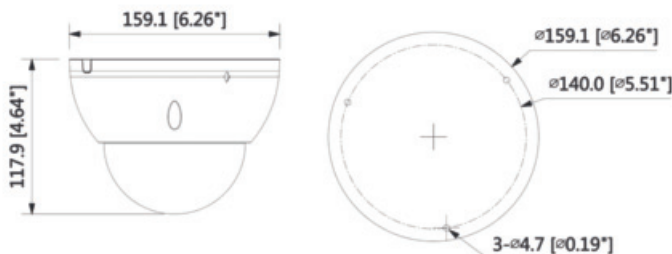

VMS-PRO

Enterprise Class VMS Solution

iPhone

Optional Brackets:

BRACK-BB-63

BRACK-WM-63

PRODUCT OVERVIEW

The 4 Megapixel Dome IR camera with H.265 encoding technology delivers exemplary video resolution with a motorized 2.7mm – 12mm varifocal lens. The camera's elegant blend of aesthetics combined with a range of easy mounting solutions provides an excellent choice for a variety of small to mid-size applications and economical too. The camera saves bandwidth and storage, energy-saving design to enhance the monitoring system, smart IR technology, intelligent image analysis techniques. It provides excellent image quality and intelligent and efficient event reminders. This series provides IP68 weatherproof and IK10 vandal-proof protection feature.