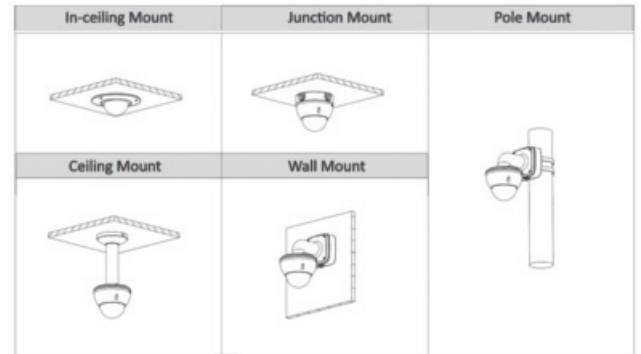

4MP HD WDR Intelligent Vandal Proof Motorized IR Dome Camera

MPIX-40VDV-IRM

Features:

- ❖ Motorized vandal-proof IR dome camera
- ❖ 1/3" 4MP progressive scan CMOS
- ❖ 25/30fps@4Mp(2688×1520)
- ❖ H.265 & H.264 triple-stream encoding
- ❖ WDR up to 128dB
- ❖ Smart detection
- ❖ Day/Night(ICR), Ultra 3DNR, Auto Iris, AWB, AGC, BLC
- ❖ 2.7mm - 12mm motorized lens
- ❖ Max. IR LEDs length 50m/164feet
- ❖ 1/1 Alarm in/out, 1/1 audio in/out
- ❖ Micro SD memory, IP68, IK10, PoE
- ❖ Multiple network monitoring:
Web viewer, eVMS-PRO & HD-VMS
- ❖ Smart phones compatible

VMS-PRO

Enterprise Class VMS Solution

iPhone

Optional Brackets:

BRACK-BB-63

BRACK-WM-63

PRODUCT OVERVIEW

The 4 Megapixel Dome IR camera with H.265 encoding technology delivers exemplary video resolution with a motorized 2.7mm – 12mm varifocal lens. The camera's elegant blend of aesthetics combined with a range of easy mounting solutions provides an excellent choice for a variety of small to mid-size applications and economical too. The camera saves bandwidth and storage, energy-saving design to enhance the monitoring system, smart IR technology, intelligent image analysis techniques. It provides excellent image quality and intelligent and efficient event reminders. This series provides IP68 weatherproof and IK10 vandal-proof protection feature.