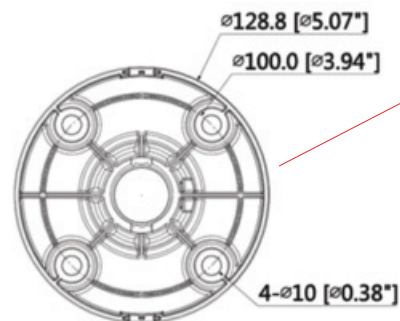

Ceiling Mount Bracket for Mini Dome, Turret & Eyeball Cameras

BRACK-PM-06

- Neat & Integrated design
- Ceiling mount bracket
- Material: Aluminum
- Color: White

Model	BRACK-PM-06
General	
Material	Aluminum
Dimension	Φ134.1mmx850.5mm (Φ5.28"x33.49")
Weight	1.19kg(2.62lb)
Load Bearing	3kg(6.61lb)
Color	White
Operating Temperature	-40°C ~ 60°C (-40°F ~ 140°F)
Humidity	<90% RH