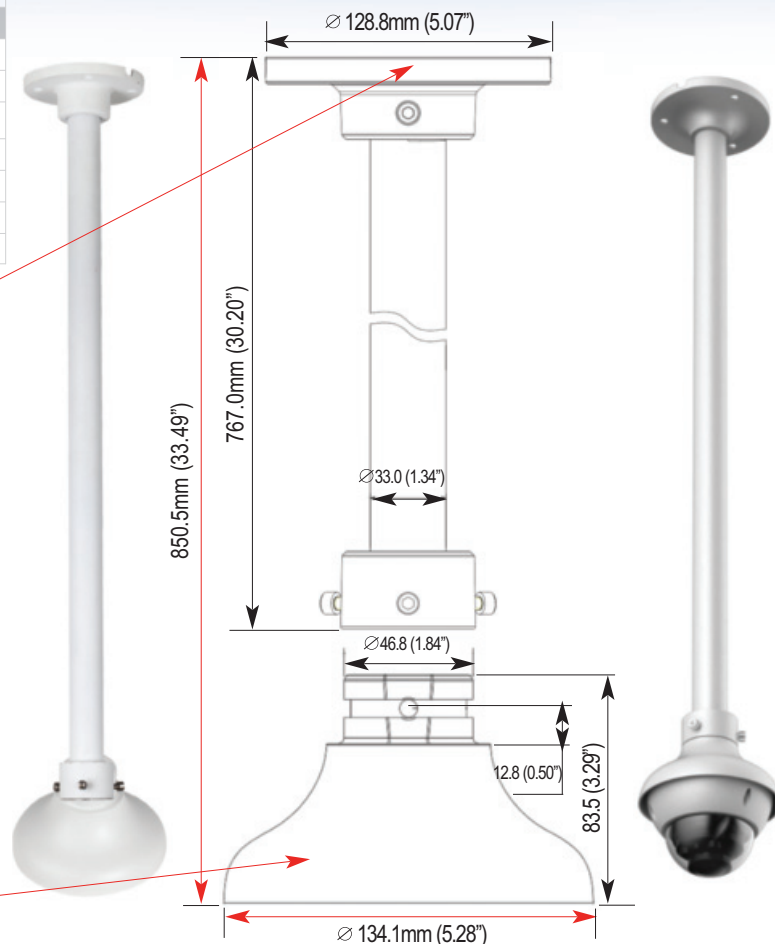

Ceiling Mount Bracket for Mini Dome, Turret & Eyeball Cameras

BRACK-PM-06

- Neat & Integrated design
- Ceiling mount bracket
- Material: Aluminum
- Color: White

Model	BRACK-PM-06
General	
Material	Aluminum
Dimension	Φ134.1mmx850.5mm (Φ5.28"x33.49")
Weight	1.19kg(2.62lb)
Load Bearing	3kg(6.61lb)
Color	White
Operating Temperature	-40°C ~ 60°C (-40°F ~ 140°F)
Humidity	<90% RH