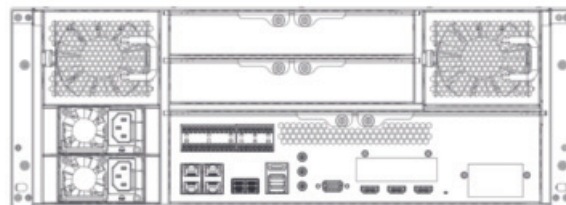

Dimensions:

Back Panel:

Model	ENX-256HDR2-2T
System	
Main Processor	Intel Quad-core Processor
Operating System	Embedded LINUX
Memory	16GB, up to 64GB
Artificial Intelligence (with AI camera)	
Face Recognition	Show face recognition result from AI camera
Face Detection	Show face detection result from AI camera
Metadata	Record structured data of gender, age, expression, glasses, moustache, mouth mask information
Trigger Events	Buzzer, snapshot, recording, etc.
Display	
Interface	3 HDMI, 1VGA
Resolution	HDMI1/2/3: 3840×2160, 1920×1080, 128×1024, 1280×720 VGA: 1920×1080, 1280×1024, 1280×720
Decoding Capability	24-ch@1080P(30fps)
Multi-screen Display	Up to 36 split for each screen
OSD	Camera title, Time, Motion detection, Recording
Video Detection and Alarm	
Trigger Events	Recording, Snapshot, Buzzer, etc.
Video Detection	Motion Detection, MD Zones: 396 (22 × 18); Tampering
Alarm input	16 Channel
Relay Output	8 Channel
Playback and Backup	
Sync Playback	Up to 16ch sync playback, 128Mbps playback bandwidth
Search Mode	Time /Date, Video Detection, Face and Exact Search (accurate to second)
Backup Mode	USB Device/Network
Storage	
Internal HDD	24 SAS/SATA HDDs, Up to 10 TB capacity for each HDD, Independent HDD bracket, hot-swap
HDD Mode	Single, Raid 0/1/5/6/10 (Enterprise-level HDDs are recommended), Support Global HDD Hot-spare
eSATA	1 eSATA Port (Please contact technical engineer to confirm the compatible device)
SAS	2 SAS 3.0 Ports
Auxiliary Interface	
Front Cover	Support Hot-swap, 7-inch HD LCD (1920 x 1080, 1280 x 1024)
USB	4 USB Ports (2 USB 2.0, 2 USB 3.0)
RS232	1 Port, for PC Communication
RS485	1 Port