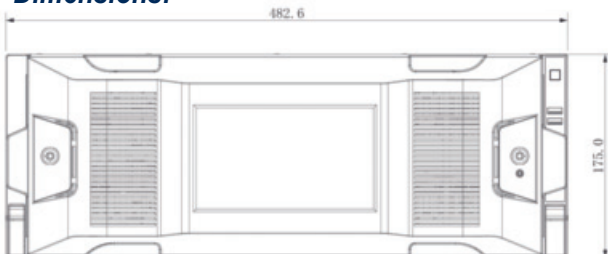

Dimensions:

Back Panel:

Model	ENX-256HDR2-2T
System	
Main Processor	Intel Quad-core Processor
Operating System	Embedded LINUX
Memory	16GB, up to 64GB
Artificial Intelligence (with AI camera)	
Face Recognition	Show face recognition result from AI camera
Face Detection	Show face detection result from AI camera
Metadata	Record structured data of gender, age, expression, glasses, moustache, mouth mask information
Trigger Events	Buzzer, snapshot, recording, etc.
Display	
Interface	3 HDMI, 1VGA
Resolution	HDMI1/2/3: 3840×2160, 1920×1080, 128×1024, 1280×720 VGA: 1920×1080, 1280×1024, 1280×720
Decoding Capability	24-ch@1080P(30fps)
Multi-screen Display	Up to 36 split for each screen
OSD	Camera title, Time, Motion detection, Recording
Video Detection and Alarm	
Trigger Events	Recording, Snapshot, Buzzer, etc.
Video Detection	Motion Detection, MD Zones: 396 (22 × 18); Tampering
Alarm input	16 Channel
Relay Output	8 Channel
Playback and Backup	
Sync Playback	Up to 16ch sync playback, 128Mbps playback bandwidth
Search Mode	Time /Date, Video Detection, Face and Exact Search (accurate to second)
Backup Mode	USB Device/Network
Storage	
Internal HDD	24 SAS/SATA HDDs, Up to 10 TB capacity for each HDD, Independent HDD bracket, hot-swap
HDD Mode	Single, Raid 0/1/5/6/10 (Enterprise-level HDDs are recommended), Support Global HDD Hot-spare
eSATA	1 eSATA Port (Please contact technical engineer to confirm the compatible device)
SAS	2 SAS 3.0 Ports
Auxiliary Interface	
Front Cover	Support Hot-swap, 7-inch HD LCD (1920 x 1080, 1280 x 1024)
USB	4 USB Ports (2 USB 2.0, 2 USB 3.0)
RS232	1 Port, for PC Communication
RS485	1 Port