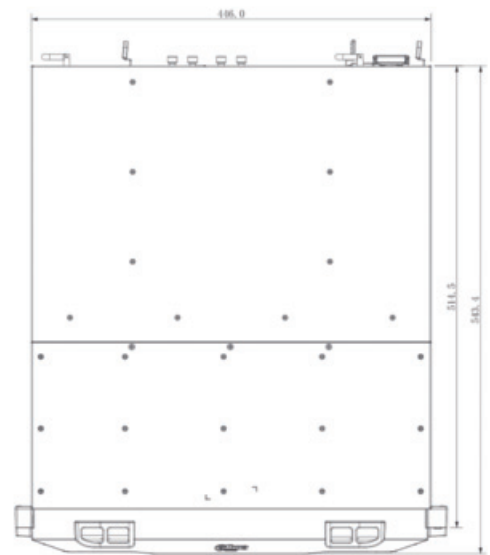

4K

4U 24 HDD Network Video Recorder

Features:

- Intel quad-core processor
- Max 450Mbps incoming bandwidth
- 256 Channel IP video access
- Supports RAID 0/1/5/6/10
- SAS3.0 for storage extension
- 3 HDMI/1VGA video output
- H.265 / H.264 / MJPEG / MPEG4
- Easy Local GUI & WEB GUI with mouse control
- ONVIF cameras integration
- 24 SAS/SATA HDDs, Up to 10 TB capacity for each HDD, Independent HDD bracket, hot-swap

Dimensions:

Back Panel: