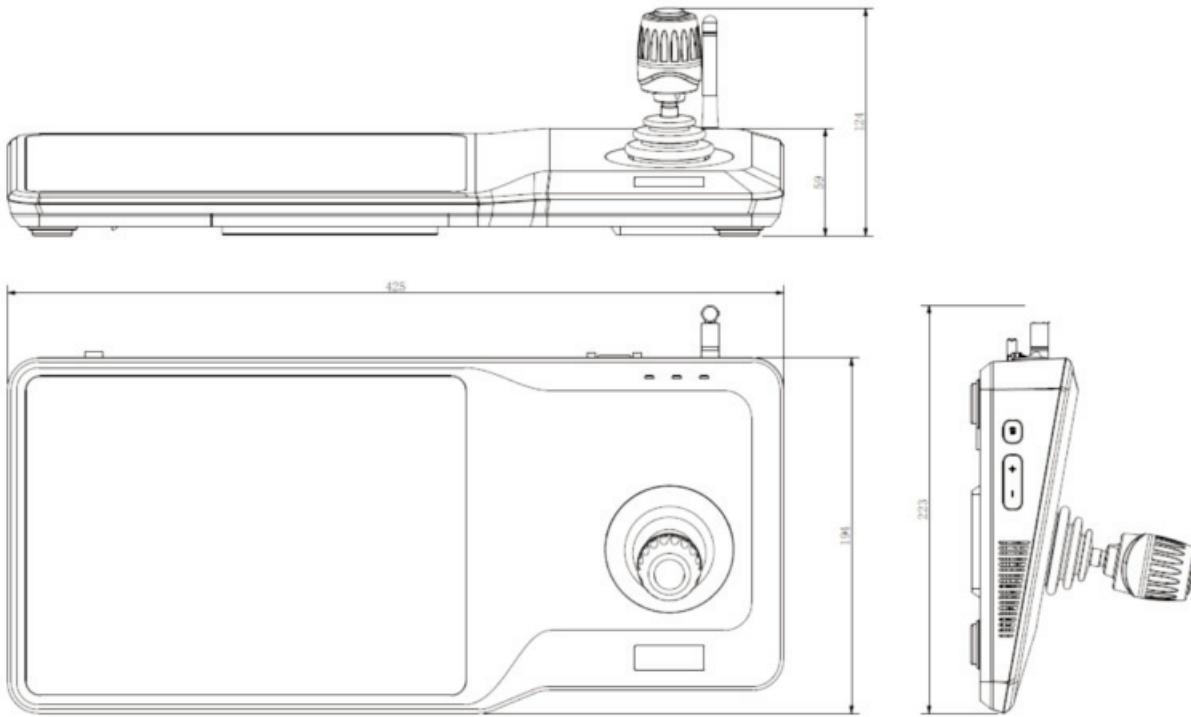

HD Network Control Keyboard

KBD-950NETPRO

Features:

- ❖ 10.1" LCD Touch Screen
- ❖ Keyboard to Control
 - WatchNET Standalone DVR
 - WatchNET (Network) High Speed Dome
 - WatchNET High Speed Dome
 - Central Management Platform
 - Network Video Server
- ❖ RS232, RS485 & Network Connections
- ❖ Four Dimensional Joystick Control of PTZ Functions
- ❖ Supports:
 - 4K decoding live view
 - 4CH HDMI output
 - Video-Wall display control
 - Bidirectional talk
- ❖ Preset Position, Auto Scan, Auto Pan, Auto Tour & Pattern Control
- ❖ Auxiliary Functions, OSD and operation guides Control

Model	KBD-950NETPRO
System	
Main Processor	Dual-core Braswell Processor
Operation System	Embedded LINUX 4.2.0
Display	
Video Output	4×HDMI(extension decoding display)
Stream Type	H.265, H.264, MPEG, Nonstandard
Decoding Capability	4CH@12MP(20fps)/4CH@4K(30fps)/6CH@5MP(30fps)/8CH@4MP(30fps)/10CH@3MP(30fps)/16CH@2MP(30fps)
Stream Type	H.265, H.264, H264H, H264B, MJPEG, MPEG4, SVAC, Smart H.264 and non standard
Display split	1/4/9/16
Screen	10.1" TFT LCD touch screen (1280x800)
Audio & Alarm	
Audio Input/Output	1 pair 3.5mm jack, support bidirectional talk
Loudspeaker	1
Alarm In	4, High-low level

General	
Network Interface	2×RJ-45 port (10/100/1000M), Wi-Fi
USB Interface	2 USB3.0, 2 USB2.0
RS485	1 for ptz control
RS232	2, debugging and recorder control
RS422	1 (reserved)
Environmental	
Power Supply	DC12V, 4A
Power Consumption	25W(max), 18W(standby)
Working Temperature	-10°C ~ +55°C / 14°F ~+131°F
Working Humidity	10% ~ 95%
Atmosphere Pressure	86kpa ~ 106kpa
Dimension	Host: 425mmx194mmx59mm (W×D×H) (exclude joystick) 16.73"x7.64"x2.32mm (W×D×H) (exclude joystick) Mini Keypad: 421mmx105mmx26mm (W×D×H) 16.57x4.13x1.024mm (W×D×H)
Weight	3.73kg/8.22lb (exclude package)