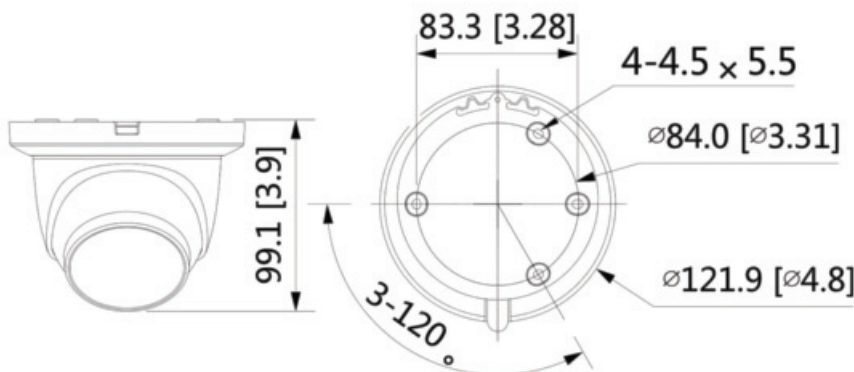

Optional Brackets: