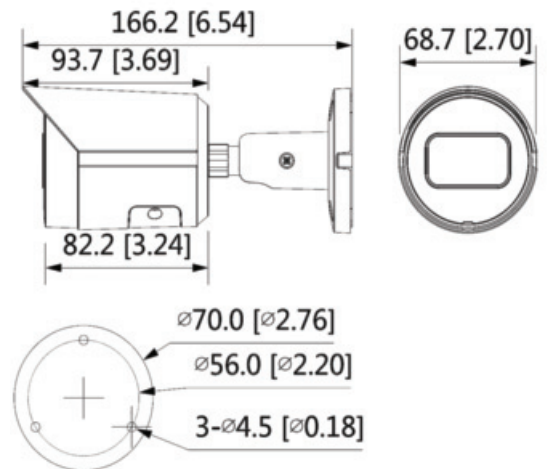

FREE Multisite VMS Software
Download it from www.watchnetinc.com