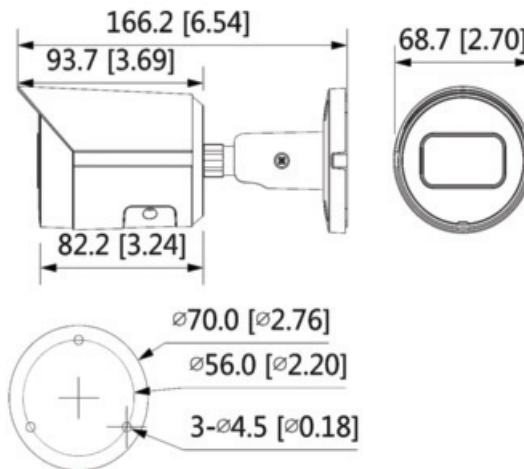

Optional Brackets:

iPhone