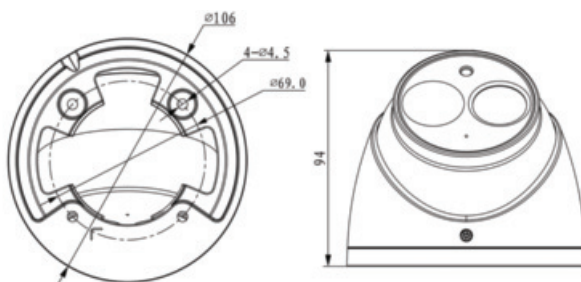

FREE Multisite VMS Software included

Optional Brackets:

BRACK-WM-49

BRACK-BB-43

BRACK-PM-06

iPhone

Model	MPIX-40IRBFT
<b>Camera</b>	
Image Sensor	1/3" 4Megapixel progressive scan CMOS
Effective Pixels	2688(H) x 1520(V)
RAM/ROM	512MB/32MB
Min. Illumination	0.06Lux/F1.6( Color,1/3s,30IRE) 0.4Lux/F1.6( Color,1/30s,30IRE) 0Lux/F1.6(IR on)
Electronic Shutter Speed	Auto/Manual, 1/3(4)~1/100000s
S/N Ratio	>50dB
Scanning System	Progressive
IR Distance	Up to 50m (164ft)
IR On/Off Control	Auto / Manual
IR LEDs	1
<b>Lens</b>	
Max Aperture	F1.6 (F1.6, F1.6)
Focal Length	2.8mm
Optical Zoom	N/A
Lens Type	Fixed
Mount Type	Board-in Type
Angle of View	H:104° (83°, 55°), V:58° (45°, 31°)
Close Focus Distance	1.1m
<b>Video</b>	
Compression	H.265+/H.265/H.264+/H.264
Streaming Capability	3 Streams
Resolution	4M(2688×1520)/3M(2304×1296)/ 1080P(1920×1080)/1.3M(1280×960)/ 720P(1280×720)/D1(704×576/704×480)/ VGA(640×480)/CIF(352×288/352×240)
Frame Rate	<b>Main Stream:</b> 4M(1~25/30fps) <b>Sub Stream:</b> D1(1~25/30fps) <b>Third Stream:</b> 720P(1~25/10fps)
Bit Rate Control	CBR/VBR
Bit Rate	H.264: 24K ~ 10240Kbps / H.265: 14K ~ 9984Kbps
Day/Night	Auto(ICR) / Color / B/W
BLC Mode	BLC / HLC / WDR(120dB)
White Balance	Auto/Natural/Street Lamp/Outdoor/Manual
Gain Control	Auto/Manual
Noise Reduction	3D DNR
Motion Detection	Off / On (4 Zone, Rectangle)
Region of Interest	Off / On (4 Zone)
Digital Zoom	16x
Flip	0°/90°/180°/270°
Mirror	Off / On
Privacy Masking	Off / On (4 Area, Rectangle)