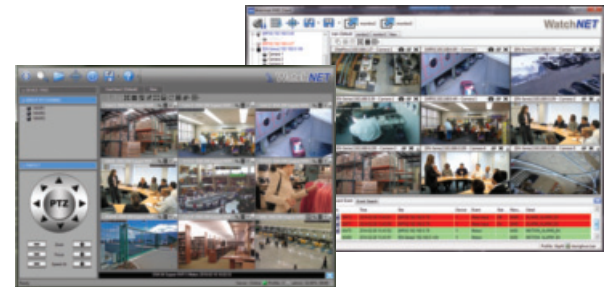

4.0MP WDR Network  
IR Turret Camera

**PRO  
SERIES**

MPix-40IRBFT

**Features:**

- ❖ 1/3 4MP progressive scan CMOS
- ❖ 2.8mm fixed lens
- ❖ Max. IR LEDs Length 50m/164feet
- ❖ H.265 & H.264 triple-stream encoding
- ❖ 25/30fps@4M(2688×1520)
- ❖ Smart Detection supported
- ❖ WDR(120dB), Day/Night(ICR), 3DNR, AWB, AGC, BLC
- ❖ Multiple network monitoring:  
Built-in web server & Multifunction VMS
- ❖ Micro SD memory, IP67, PoE
- ❖ Smart phones compatible

FREE Multisite VMS Software included

Optional Brackets:

BRACK-WM-49

BRACK-BB-43

BRACK-PM-06

iPhone

Model	MPIX-40IRBFT
<b>Camera</b>	
Image Sensor	1/3" 4Megapixel progressive scan CMOS
Effective Pixels	2688(H) x 1520(V)
RAM/ROM	512MB/32MB
Min. Illumination	0.06Lux/F1.6( Color,1/3s,30IRE) 0.4Lux/F1.6( Color,1/30s,30IRE) 0Lux/F1.6(IR on)
Electronic Shutter Speed	Auto/Manual, 1/3(4)~1/100000s
S/N Ratio	>50dB
Scanning System	Progressive
IR Distance	Up to 50m (164ft)
IR On/Off Control	Auto / Manual
IR LEDs	1
<b>Lens</b>	
Max Aperture	F1.6 (F1.6, F1.6)
Focal Length	2.8mm
Optical Zoom	N/A
Lens Type	Fixed
Mount Type	Board-in Type
Angle of View	H:104° (83°, 55°), V:58° (45°, 31°)
Close Focus Distance	1.1m
<b>Video</b>	
Compression	H.265+/H.265/H.264+/H.264
Streaming Capability	3 Streams
Resolution	4M(2688×1520)/3M(2304×1296)/ 1080P(1920×1080)/1.3M(1280×960)/ 720P(1280×720)/D1(704×576/704×480)/ VGA(640×480)/CIF(352×288/352×240)
Frame Rate	<b>Main Stream:</b> 4M(1~25/30fps) <b>Sub Stream:</b> D1(1~25/30fps) <b>Third Stream:</b> 720P(1~25/10fps)
Bit Rate Control	CBR/VBR
Bit Rate	H.264: 24K ~ 10240Kbps / H.265: 14K ~ 9984Kbps
Day/Night	Auto(ICR) / Color / B/W
BLC Mode	BLC / HLC / WDR(120dB)
White Balance	Auto/Natural/Street Lamp/Outdoor/Manual
Gain Control	Auto/Manual
Noise Reduction	3D DNR
Motion Detection	Off / On (4 Zone, Rectangle)
Region of Interest	Off / On (4 Zone)
Digital Zoom	16x
Flip	0°/90°/180°/270°
Mirror	Off / On
Privacy Masking	Off / On (4 Area, Rectangle)