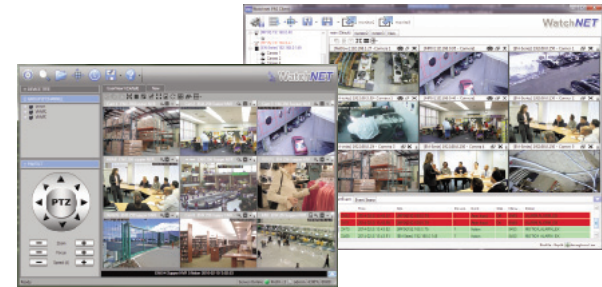

4MP WDR IR Dome Network Camera

MPIX-40VDV-IRVR2

Features:

- 4MP, 1/3" CMOS image sensor, low illuminance, high image definition
- 2.7 mm–13.5 mm Motorized vari-focal lens
- Output 4MP (2560 × 1440)@25/30 fps, max. supports 4MP (2688 x 1520) @ 20 fps
- H.265 codec, high compression rate, ultra-low bit rate
- Built-in IR LED, max IR distance: 40m/131ft
- H.264/H.265
- Rotation mode, WDR(120dB), 3D DNR, HLC, BLC, digital watermarking, applicable to various monitoring scenes
- Intelligent detection: Intrusion, Line Crossing
- Abnormality detection: Motion detection, video tampering, no SD card, SD card full, SD card error, network disconnected, IP conflict, illegal access, voltage detection
- Supports max. 256 GB Micro SD card
- 12V DC/POE power support
- IP67, IK10 protection grade
- Multiple network monitoring: Built-in web server
- Smart phone compatible