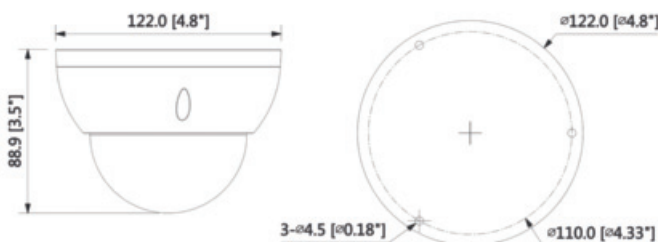

4MP WDR IR Dome Network Camera

MPIX-40VDV-IRVR2

Features:

- 4MP, 1/3" CMOS image sensor, low illuminance, high image definition
- 2.7 mm–13.5 mm Motorized vari-focal lens
- Output 4MP (2560 × 1440)@25/30 fps, max. supports 4MP (2688 x 1520) @ 20 fps
- H.265 codec, high compression rate, ultra-low bit rate
- Built-in IR LED, max IR distance: 40m/131ft
- H.264/H.265
- Rotation mode, WDR(120dB), 3D DNR, HLC, BLC, digital watermarking, applicable to various monitoring scenes
- Intelligent detection: Intrusion, Line Crossing
- Abnormality detection: Motion detection, video tampering, no SD card, SD card full, SD card error, network disconnected, IP conflict, illegal access, voltage detection
- Supports max. 256 GB Micro SD card
- 12V DC/POE power support
- IP67, IK10 protection grade
- Multiple network monitoring: Built-in web server
- Smart phone compatible

FREE Multisite VMS Software
Download from www.watchnetinc.com

Optional Brackets: