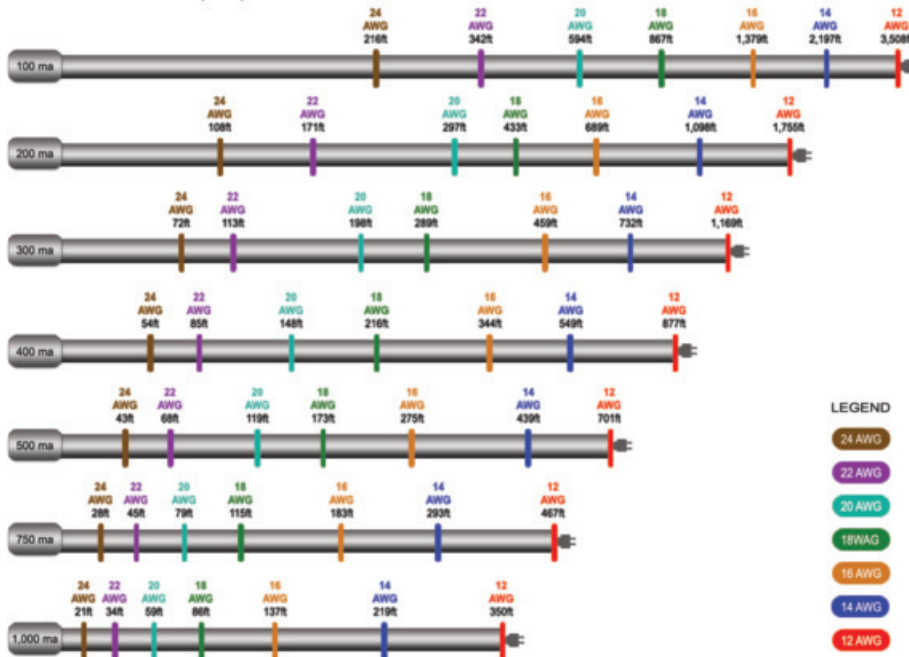

Four in One Centralized DC Power Supply

Features:

- ❖ Easy installation
- ❖ Recommended for XVi Cameras
- ❖ Ground loop isolated
- ❖ Four independent power supply ports output 0.7A
- ❖ Accurate overcurrent, overvoltage protection

Model	POW-1-4DIST-XVI
General	
Input	AC100~240V, 50/60Hz, 0.6A Max
Output	DC12V(+ 7%, -3%) - 0.7A(±3%)(each group)
Working temperature	-30~70°C / -22~158F
Working humidity	<90%
Weight	210g / 0.46lb
Dimension	148mm×70mm×31mm / 5.83"×2.75"×1.22"
Installation mode	Plane installation
Color	Black
Outgoing line length	AC wire: 50cm, DC wire: 80cm
Certification	UL, CE, FCC, CEC

12V DC Cable Distance (Feet)

LEGEND

- 24 AWG
- 22 AWG
- 20 AWG
- 18 AWG
- 16 AWG
- 14 AWG
- 12 AWG

All logos & trade marks represent the registered users only. All rights reserved. All product specifications on this brochure are subject to change without notice.