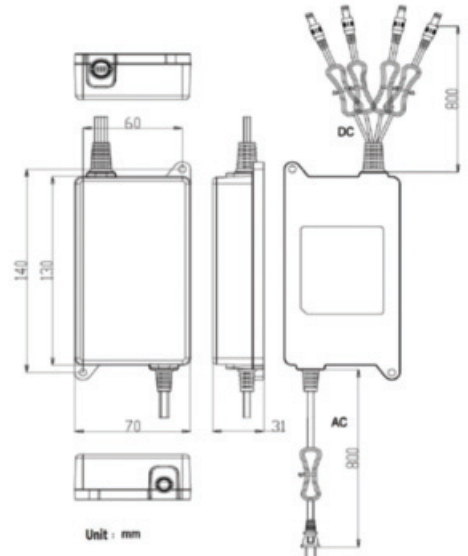

Four in One Centralized DC Power Supply

Features:

- ❖ Easy installation
- ❖ Recommended for XVi Cameras
- ❖ Ground loop isolated
- ❖ Four independent power supply ports output 0.7A
- ❖ Accurate overcurrent, overvoltage protection

Model	POW-1-4DIST-XVI
General	
Input	AC100~240V, 50/60Hz, 0.6A Max
Output	DC12V(+ 7%, -3%) - 0.7A(±3%)(each group)
Working temperature	-30~70°C / -22~158F
Working humidity	<90%
Weight	210g / 0.46lb
Dimension	148mm×70mm×31mm / 5.83"×2.75"×1.22"
Installation mode	Plane installation
Color	Black
Outgoing line length	AC wire: 50cm, DC wire: 80cm
Certification	UL, CE, FCC, CEC

12V DC Cable Distance (Feet)

LEGEND

- 24 AWG
- 22 AWG
- 20 AWG
- 18 AWG
- 16 AWG
- 14 AWG
- 12 AWG

All logos & trade marks represent the registered users only. All rights reserved. All product specifications on this brochure are subject to change without notice.