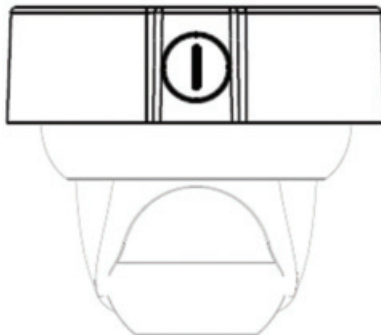

Water-proof Junction Box

BR-BOX-MXC

- Neat & Integrated design
- Round Junction Box
- Water-proof
- Aluminium & SECC Construction
- Color: White

Model	BR-BOX-MXC
General	
Material	Aluminum & SECC
Dimension	φ138mm x 42mm φ5.43" x 1.65"
Pipe Thread	M20(G1/2")
Load Bearing	3kg(6.61lb)
Weight	0.39kg(0.83lb)
Color	White
Operating Temperature	-40°C ~ 60°C (-40°F ~ 140°F)
Humidity	<90% RH

Application

All logos & trade marks represent the registered users only. All rights reserved.
All product specifications on this brochure are subject to change without notice.

Package Information:

- Junction Box x1
- M4 screw