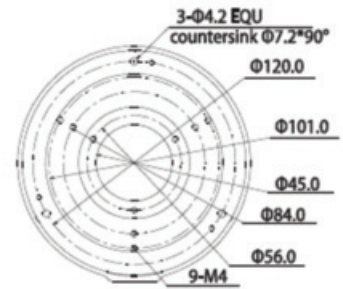

Water-proof Junction Box

BR-BOX-MXC

- Neat & Integrated design
- Round Junction Box
- Water-proof
- Aluminium & SECC Construction
- Color: White

Model	BR-BOX-MXC
General	
Material	Aluminum & SECC
Dimension	φ138mm x 42mm φ5.43" x 1.65"
Pipe Thread	M20(G1/2")
Load Bearing	3kg(6.61lb)
Weight	0.39kg(0.83lb)
Color	White
Operating Temperature	-40°C ~ 60°C (-40°F ~ 140°F)
Humidity	<90% RH