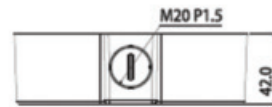

Water-proof Junction Box

BR-BOX-MXC

- Neat & Integrated design
- Round Junction Box
- Water-proof
- Aluminium & SECC Construction
- Color: White

Model	BR-BOX-MXC
General	
Material	Aluminum & SECC
Dimension	φ138mm x 42mm φ5.43" x 1.65"
Pipe Thread	M20(G1/2")
Load Bearing	3kg(6.61lb)
Weight	0.39kg(0.83lb)
Color	White
Operating Temperature	-40°C ~ 60°C (-40°F ~ 140°F)
Humidity	<90% RH