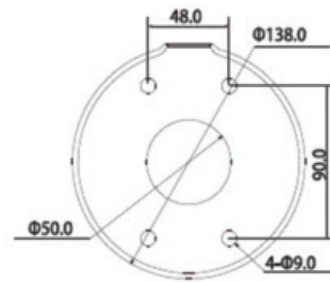

Water-proof Junction Box

BR-BOX-MXC

- Neat & Integrated design
- Round Junction Box
- Water-proof
- Aluminium & SECC Construction
- Color: White

Model	BR-BOX-MXC
General	
Material	Aluminum & SECC
Dimension	φ138mm x 42mm φ5.43" x 1.65"
Pipe Thread	M20(G1/2")
Load Bearing	3kg(6.61lb)
Weight	0.39kg(0.83lb)
Color	White
Operating Temperature	-40°C ~ 60°C (-40°F ~ 140°F)
Humidity	<90% RH

Application

All logos & trade marks represent the registered users only. All rights reserved.
All product specifications on this brochure are subject to change without notice.

Package Information:

- Junction Box x1
- M4 screw