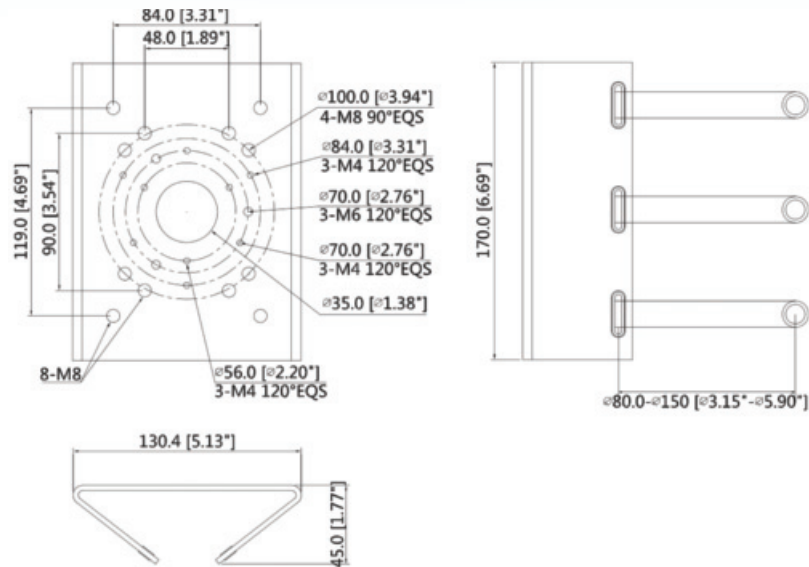

Pole Mount Bracket

BR-POLE-MXC

- Aesthetic design
- Pole Mount Bracket
- Material: SECC & SUS304
- Color: White

Model	BR-POLE-MXC
General	
Material	SECC & SUS304
Dimension	130.4mmx170mmx45mm 5.13"x6.69"x1.77
Pipe Thread	N/A
Load Bearing	10.0kg(22.05lb)
Weight	1.1kg(2.43lb)
Color	White
Operating Temperature	-40°C ~ 60°C (-40°F ~ 140°F)
Humidity	<90% RH

Application

All logos & trade marks represent the registered users only. All rights reserved.
All product specifications on this brochure are subject to change without notice.

Package Information:

- Pole mount bracket x1
- M8x25 screw x4
- 80~150mm metal hoop x3
- Wrench x1