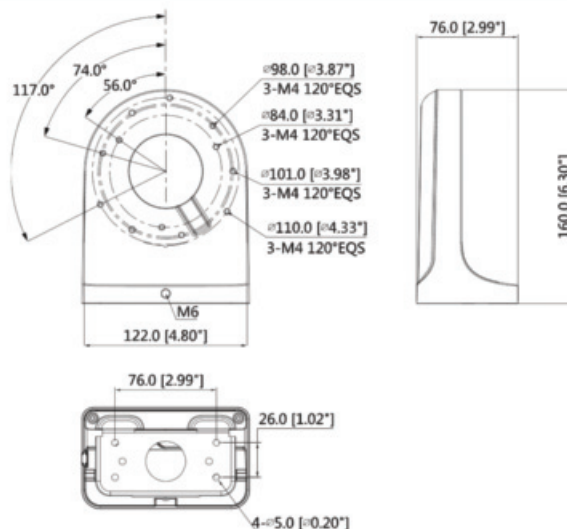

Water-proof Wall Mount Bracket

BRACK-WM-48

- Aesthetic design
- Water-proof wall mount bracket
- Material: Aluminum & SECC
- Color: White

Model	BRACK-WM-48
General	
Material	Aluminum & SECC
Dimension	160mmx122mmx76mm (6.30"x4.80"x2.99")
Load Bearing	1kg(2.2lb)
Weight	0.5kg(1.1lb)
Color	White
Operating Temperature	-40°C ~ 60°C (-40°F ~ 140°F)
Humidity	<90% RH

Package Information:

- Wallmount bracket x1
- M4 screw x3
- ST4 screw x4
- Plastic anchor x4
- Wrench x1

Application

All logos & trade marks represent the registered users only. All rights reserved.
All product specifications on this brochure are subject to change without notice.