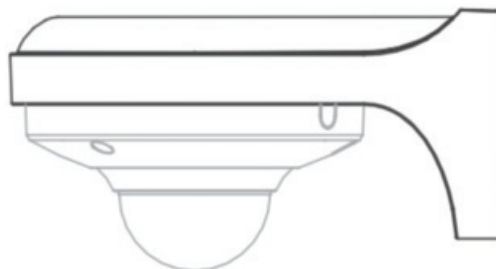

Water-proof Wall Mount Bracket

BRACK-WM-48

- Aesthetic design
- Water-proof wall mount bracket
- Material: Aluminum & SECC
- Color: White

Model	BRACK-WM-48
General	
Material	Aluminum & SECC
Dimension	160mmx122mmx76mm (6.30"x4.80"x2.99")
Load Bearing	1kg(2.2lb)
Weight	0.5kg(1.1lb)
Color	White
Operating Temperature	-40°C ~ 60°C (-40°F ~ 140°F)
Humidity	<90% RH

Package Information:

- Wallmount bracket x1
- M4 screw x3
- ST4 screw x4
- Plastic anchor x4
- Wrench x1

Application

All logos & trade marks represent the registered users only. All rights reserved.
All product specifications on this brochure are subject to change without notice.