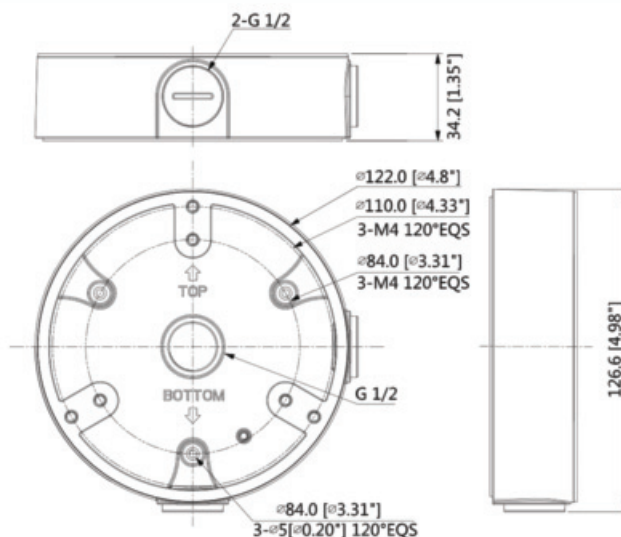

Water-proof Junction Box

BRACK-BB-48

- Aesthetic design
- Water-proof junction box
- Material: Aluminum
- Color: White

Model	BRACK-BB-48
General	
Material	Aluminum
Dimension	Φ122.0mmx34.2mm(Φ4.80"x1.35")
Inch Thread	M20(G1/2")
Load Bearing	1.0kg(2.2lb)
Weight	0.24kg(0.53lb)
Color	White
Operating Temperature	-40°C ~ 60°C (-40°F ~ 140°F)
Humidity	<90% RH

Application

Package Information:

- Water-proof junction box
- M4x12 screw x3
- ST4x25 screw x3
- Plastic anchor x3
- Water joint x1
- Wrench x1

All logos & trade marks represent the registered users only. All rights reserved.
All product specifications on this brochure are subject to change without notice.