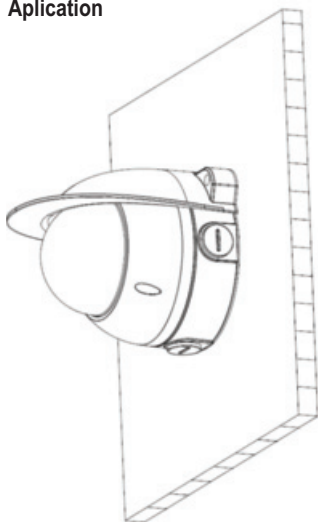

Water-proof Junction Box

BRACK-BB-48

- Aesthetic design
- Water-proof junction box
- Material: Aluminum
- Color: White

Model	BRACK-BB-48
General	
Material	Aluminum
Dimension	Φ122.0mmx34.2mm(Φ4.80"x1.35")
Inch Thread	M20(G1/2")
Load Bearing	1.0kg(2.2lb)
Weight	0.24kg(0.53lb)
Color	White
Operating Temperature	-40°C ~ 60°C (-40°F ~ 140°F)
Humidity	<90% RH

Application

Package Information:

- Water-proof junction box
- M4x12 screw x3
- ST4x25 screw x3
- Plastic anchor x3
- Water joint x1
- Wrench x1

All logos & trade marks represent the registered users only. All rights reserved.
All product specifications on this brochure are subject to change without notice.