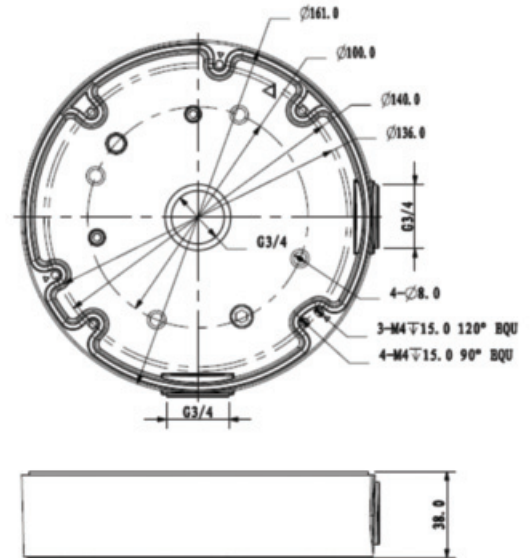

Application

All logos & trade marks represent the registered users only. All rights reserved.
All product specifications on this brochure are subject to change without notice.