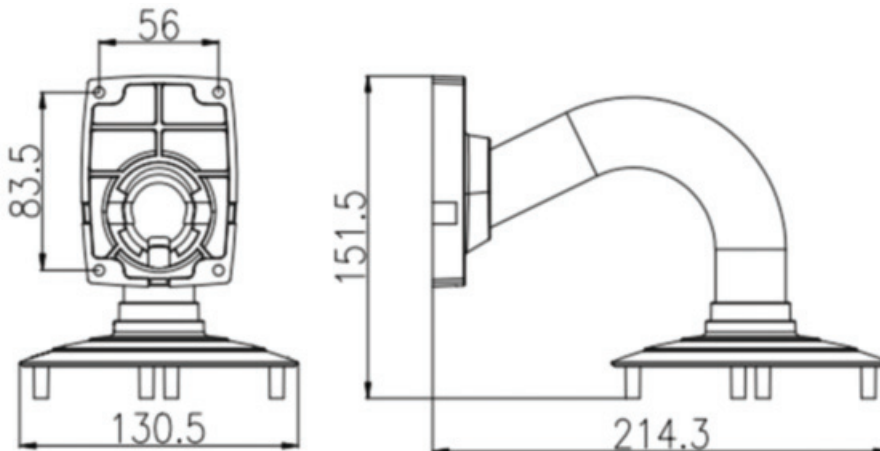

Wall Mount Bracket

BRACK-MX-60-360

- Neat & Integrated design
- Wall mount bracket
- Material: Aluminum
- Color: White

Model	BRACK-MX-60-360
General	
Material	Aluminum
Dimension	214.3mm × 130.5mm × 151.5mm (8.44" × 5.14" × 5.96")
Weight	425g(0.94lb)
Color	White