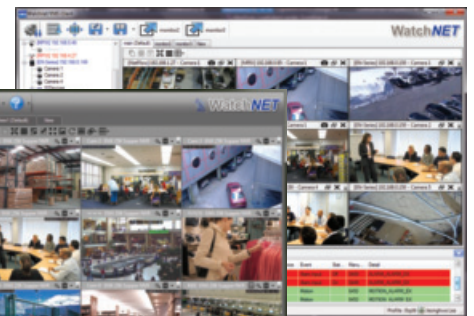

MPIX-50VDV-IRMLRAI

SMP IR Vari-focal AI Dome Network Camera

Features:

- CE FCC
- 1/2.7" 5 Megapixel progressive scan CMOS
- 7 mm–35 mm motorized lens
- SENSEFIER Technology
- 20 fps@2592 × 1944, 50/60 fps@1080P (1920 × 1080)
- 1/1 Alarm in/out, 1/1 audio in/out
- Built-in IR LED, max. IR distance: 80m/262ft
- ROI, SMART H.264+/H.265+, flexible coding, applicable to various bandwidth and storage environments
- WDR (120dB), Day/Night (ICR), 3D DNR, AWB, AGC, BLC
- Supports max. 256GB Micro SD card
- Dual Power DC 12V (±30%), AC 24V (±30%), PoE (802.3af)
- IP67, IK10 protection

AI Functions:

- Face Detection
- Fenced Area Protection
- Line Crossing (Person & Vehicle Classification)
- People Counting

FREE Multisite VMS software
Download from www.watchnetinc.com

Optional Brackets