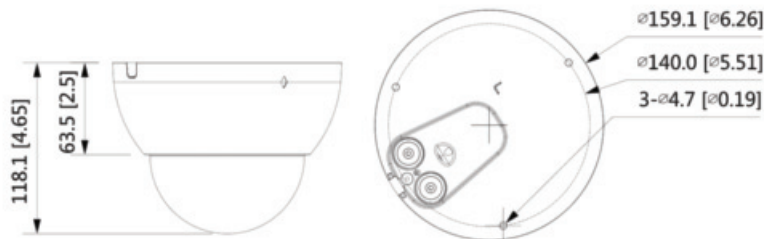

Optional Brackets