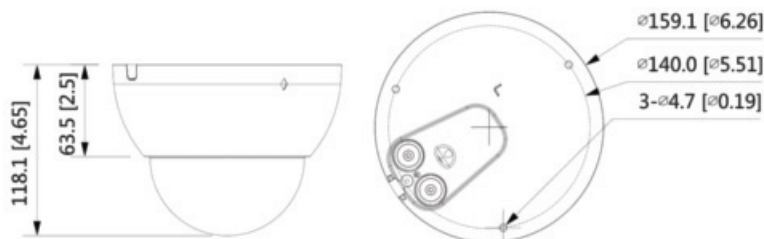

Optional Brackets