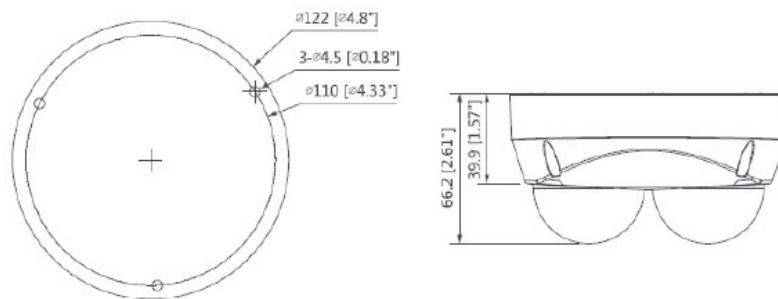

DORI Distance	Lens	Detect	Observe	Recognize	Identify
	2.8 mm	41m(134ft)	16m(52ft)	8m(26ft)	4m(13ft)
Intelligence Functions (Non AI)					
IVS	Line Crossing, Intrusion, Object Abandoned/Missing				
Event Trigger	Motion detection, Video tampering, Scene changing, Network disconnection, IP address conflict, Illegal Access, Storage anomaly				
Advanced Intelligence Functions	Face Detection				
Audio					
Compression	G.711a / G.711Mu / AAC / G.726				
Network					
Ethernet	RJ-45 (10/100Base-T)				
Protocol	HTTP; HTTPs; TCP; ARP; RTSP; RTP; UDP; RTCP; SMTP; FTP; DHCP; DNS; DDNS; PPPOE; IPv4/v6; QoS; UPnP; NTP; Bonjour; IEEE 802.1x; Multicast; ICMP; IGMP; SNMP; TLS				
Interoperability	ONVIF Profile S&G, API				
Streaming Method	Unicast / Multicast				
Max. User Access	10 Users / 20 Users				
Edge Storage	NAS Local PC for instant recording Micro SD card 128GB				
Web Viewer	IE, Chrome, Firefox, Safari				
Smart Phone	IOS, Android				
Interface					
Video Interface	N/A				
Audio Interface	Built-in Mic				
RS485	N/A				
Alarm	N/A				
Electrical					
Power Supply	DC12V, PoE (802.3af)(Class 0)				
Power Consumption	DC 12V: 4.32W 6.02W(IR on) / PoE: 4.32W 6.02W(IR on)				
Environmental					
Operating Conditions	-30°C ~ +60°C (-22°F ~ +140°F) / Less than 95% RH				
Storage Conditions	-30°C ~ +60°C (-22°F ~ +140°F) / Less than 95% RH				
Protection Level	IP67				
Vandal Resistance	IK10				
Construction					
Casing	Metal				
Dimensions	Φ122mm×65.4mm (4.79"×2.57")				
Net/Gross Weight	0.505kg (1.11lb) / 0.53kg (1.17lb)				

* All product names, logos and brands are property of their respective owners. All company products and service names used on this box/website/brochure are for identification purposes only. Use of these names, logos and brands does not imply endorsement. 2021 WatchNET Inc. © All Rights Reserved. All product specifications are subject to change without notice.

CANADA:
351 Ferrier Street, Unit 5
Markham, ON L3R 5Z2
Toll Free: 1-866-843-6865
Tel: 416-410-6865

USA:
171 Cooper Ave. Suite 110
Tonawanda, NY 14150 USA
Toll Free: 1-866-843-6865
Local: 1-716-877-7277

UAE:
PO Box 126312
No 703, Oxford Towers
Business Bay, Dubai, UAE
Tel: +971 4 2767117

March 31, 2021

info@watchnetinc.com
www.watchnetinc.com