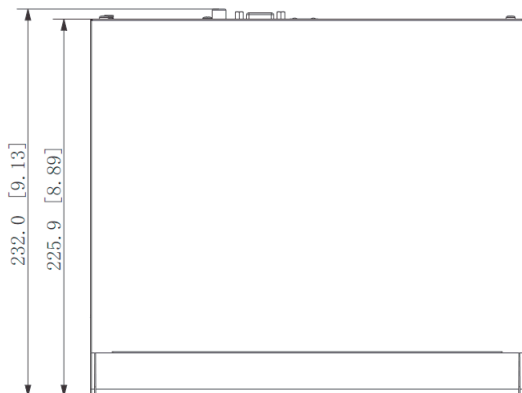

1 DC Power Input	2 PoE Ports
3 Network Port	4 VGA Port
5 AUDIO IN, RCA Connector	6 AUDIO OUT, RCA Connector
7 HDMI Port	8 USB Port