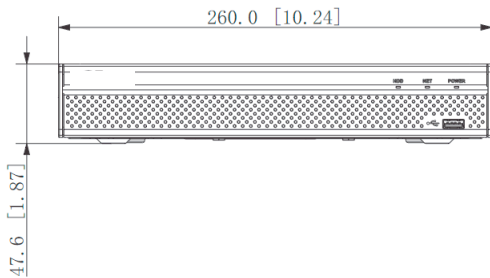

1 DC Power Input	2 PoE Ports
3 Network Port	4 VGA Port
5 AUDIO IN, RCA Connector	6 AUDIO OUT, RCA Connector
7 HDMI Port	8 USB Port