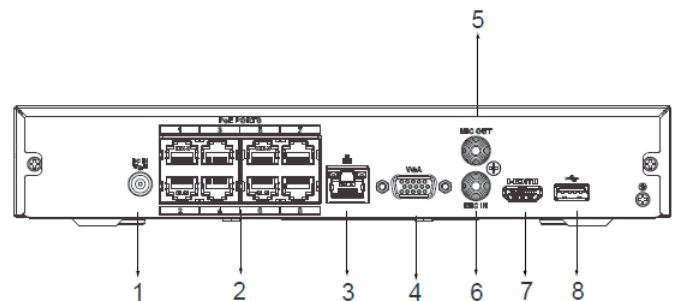

1 DC Power Input	2 PoE Ports
3 Network Port	4 VGA Port
5 AUDIO IN, RCA Connector	6 AUDIO OUT, RCA Connector
7 HDMI Port	8 USB Port