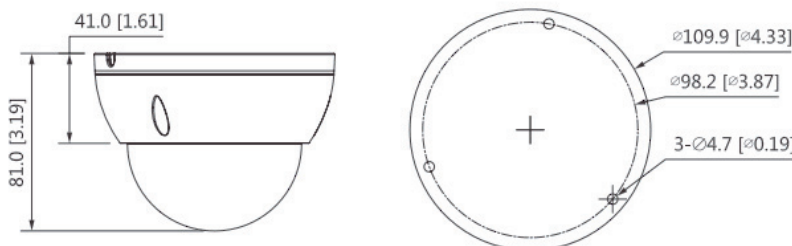

Optional Brackets

Ceiling Mount BRACK-PM-06	Junction Back Box BRACK-BB-44	Wall Mount BRACK-WM-48
BRACK-PM-06 Ceiling Mount	BRACK-BB-44 Junction Back Box	BRACK-WM-48 Wall Mount