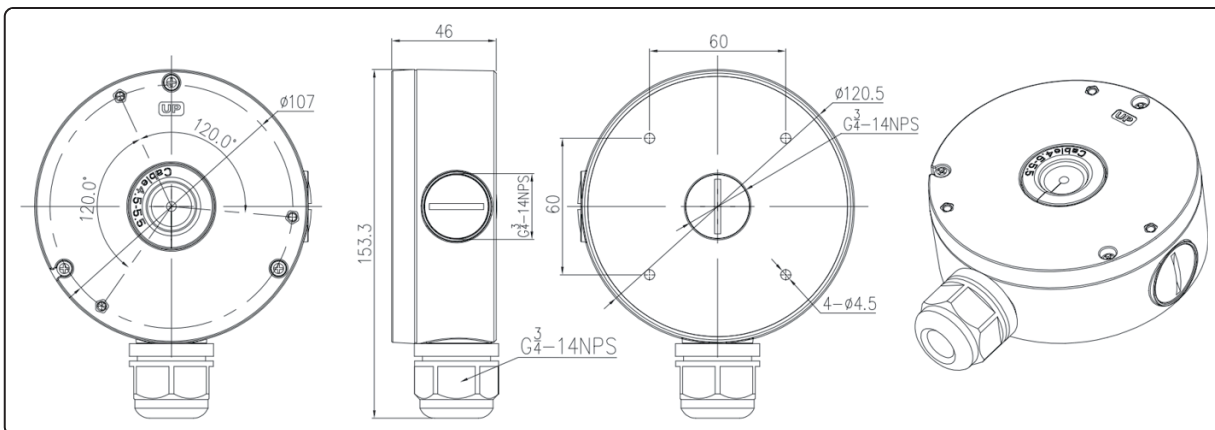

Dimensions (mm)

* All product names, logos and brands are property of their respective owners. All company products and service names used on this brochure are for identification purposes only. Use of these names, logos and brands does not imply endorsement. 2021 WatchNET Inc. © All Rights Reserved. All product specifications are subject to change without notice.

CANADA:

351 Ferrier Street, Unit 5
Markham, ON L3R 5Z2
Toll Free: 1-866-843-6865
Tel: 416-410-6865

USA:

171 Cooper Ave. Suite 110
Tonawanda, NY 14150 USA
Toll Free: 1-866-843-6865
Local: 1-716-877-7277

UAE:

P O Box 126312
No 703, Oxford Towers
Business Bay, Dubai, UAE
Tel: +971 4 2767117

Sept. 23, 2021

www.watchnetinc.com
info@watchnetinc.com