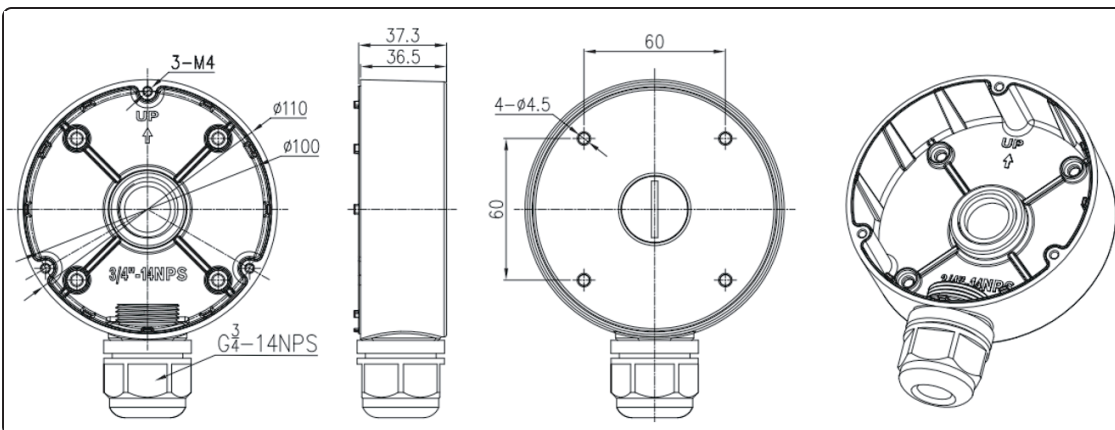

Dimensions (mm)

* All product names, logos and brands are property of their respective owners. All company products and service names used on this brochure are for identification purposes only. Use of these names, logos and brands does not imply endorsement. 2021 WatchNET Inc. © All Rights Reserved. All product specifications are subject to change without notice.

CANADA:

351 Ferrier Street, Unit 5
Markham, ON L3R 5Z2
Toll Free: 1-866-843-6865
Tel: 416-410-6865

USA:

171 Cooper Ave. Suite 110
Tonawanda, NY 14150 USA
Toll Free: 1-866-843-6865
Local: 1-716-877-7277

UAE:

P O Box 126312
No 703, Oxford Towers
Business Bay, Dubai, UAE
Tel: +971 4 2767117

Sept. 23, 2021

www.watchnetinc.com
info@watchnetinc.com