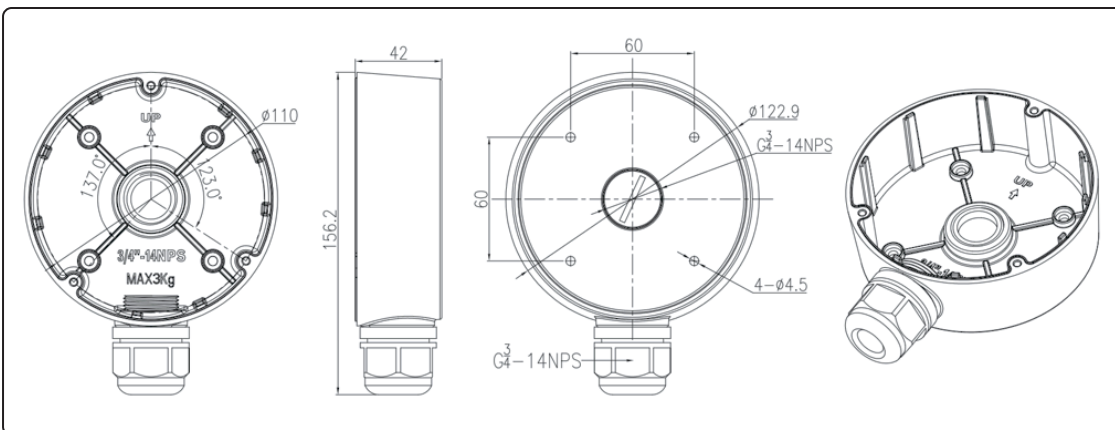

BLS-BB-57 Back Box for Dome Varifocal lens

Specifications

Parameter	
Model	BLS-BB-57
Material	Aluminum alloy + Plastic
Color	White
Operating Humidity	0% - 90% RH
Load Bearing	3kg (6.61lb)
Product Dimensions	φ122.9 × 42mm (φ4.84 × 1.65")
Product Weight	0.24kg (0.53 lb)

Dimensions (mm)

* All product names, logos and brands are property of their respective owners. All company products and service names used on this brochure are for identification purposes only. Use of these names, logos and brands does not imply endorsement. 2021 WatchNET Inc. © All Rights Reserved. All product specifications are subject to change without notice.