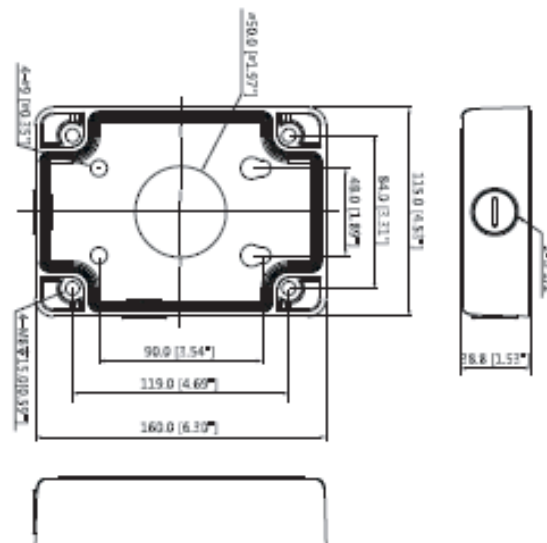

### Junction box

- Aluminum alloy material
- Matched with particular cameras, beautiful and elegant designed

BRACK-BB120

Model	BRACK-BB120
General	
Material	Aluminum alloy
Dimension	115.0mm × 160.0mm × 38.8mm (4.53" × 6.30" × 1.53") (L × W × H)
Net Weight	0.53kg (1.17lb)
Load Bearing	7.0kg (15.43lb)
Color	Silver grey
Operating Temperature	-40°C ~ 60°C (-40°F ~ 140°F)
Humidity	<90% RH

#### Package Information:

- Junction box x1

All logos & trade marks represent the registered users only. All rights reserved.  
All product specifications on this brochure are subject to change without notice.