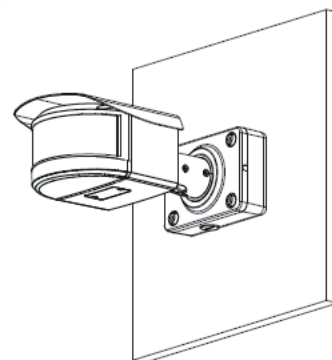

### Junction box

- Aluminum alloy material
- Matched with particular cameras, beautiful and elegant designed

BRACK-BB120

Model	BRACK-BB120
General	
Material	Aluminum alloy
Dimension	115.0mm × 160.0mm × 38.8mm (4.53" × 6.30" × 1.53") (L × W × H)
Net Weight	0.53kg (1.17lb)
Load Bearing	7.0kg (15.43lb)
Color	Silver grey
Operating Temperature	-40°C ~ 60°C (-40°F ~ 140°F)
Humidity	<90% RH