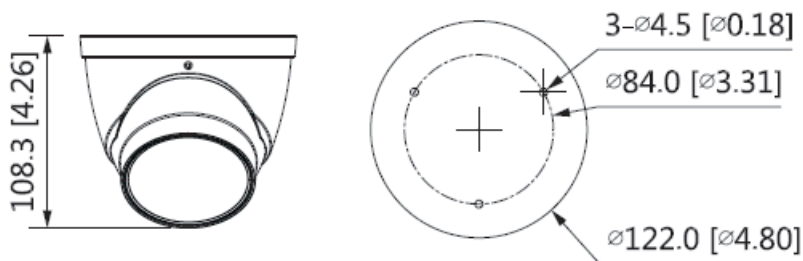

Power	
Power Supply	12V DC ($\pm 30\%$)/PoE (802.3af)/ePoE
Power Consumption	Basic power consumption: 3.4 W (12 VDC); 4.3 W (PoE) Max. power consumption (H.265 + max. stream + intelligent function + IR LED + focus): 6.4 W (12 VDC); 7.3 W (PoE)
Environment	
Operating Temperature	-30°C to +60°C (-22°F to +140°F) Less than 95% RH
Storage Temperature	-40°C to +60°C (-40°F to +140°F)
Protection	IP67
Structure	
Casing Material	Metal
Product Dimensions	108.3 mm \times Φ 122 mm (4.3" \times Φ 4.8")
Net Weight	685g (1.5 lb)
Gross Weight	828 g (1.8 lb)