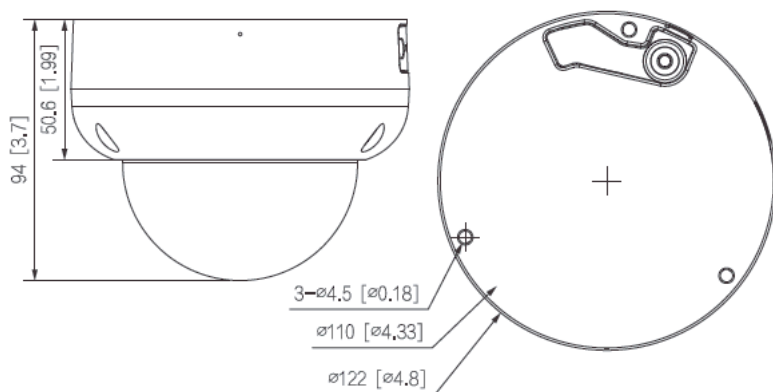

Environment	
Operating Temperature	$-40^{\circ}\text{C}$ to $+60^{\circ}\text{C}$ ( $-40^{\circ}\text{F}$ to $+140^{\circ}\text{F}$ ) / Less than 95% RH
Storage Temperature	$-40^{\circ}\text{C}$ to $+60^{\circ}\text{C}$ ( $-40^{\circ}\text{F}$ to $+140^{\circ}\text{F}$ )
Protection	IP67, IK10
Structure	
Casing Material	Metal
Product Dimensions	94 mm $\times$ $\Phi$ 122 mm (3.7" $\times$ $\Phi$ 4.8")
Net Weight	712.9g (1.6lb)
Gross Weight	986g (2.2lb)