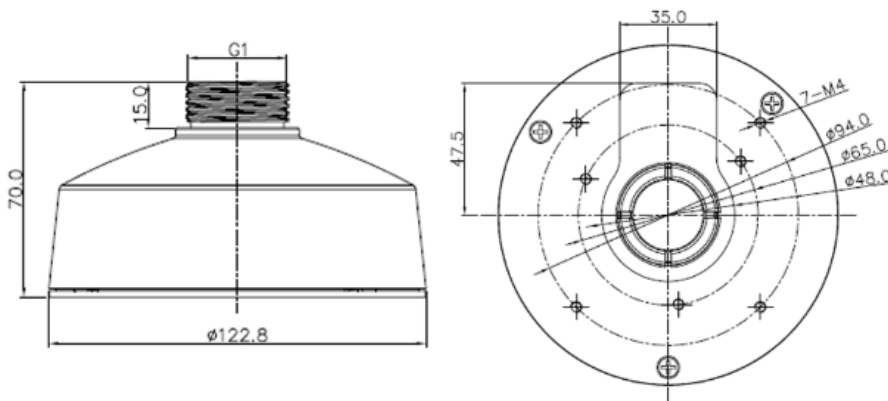

BLS-BB-360

Junction Box

SPECS	
Material	Aluminum alloy + Plastic
Color	White
Operating Humidity	0% - 90% RH
Load Bearing	3 kg (6.61 lb)
Product Dimensions	φ122.8 × 70mm (φ4.83 × 2.76")
Product Weight	0.25kg (0.55 lb)