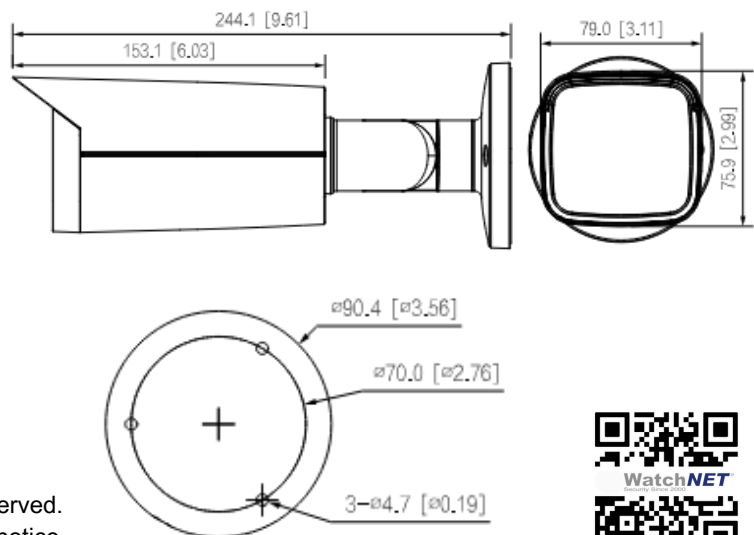

PORT	
Audio Input	One channel built-in MIC
Video Output	Video output choices of CVI/TVI/AHD/CVBS by one BNC port (DIP Switch)

CERTIFICATION	
Certifications	CE-LVD: EN 62368-1; CE-EMC: EN 55032; EN 55035; FCC: 47 CFR FCC Part 15, Subpart B; UL: UL62368-1 + CAN/CSA C22.2 No. 62368-1-14

STRUCTURE	
Casing Material	Metal
Product Dimensions	244.1 mm × 90.4 mm × 90.4 mm (9.61" × 3.56" × 3.56")
Net Weight	0.82 kg (1.81 lb)
Gross Weight	1.13 kg (2.49 lb)
Installation	Wall mount; ceiling mount; vertical pole mount