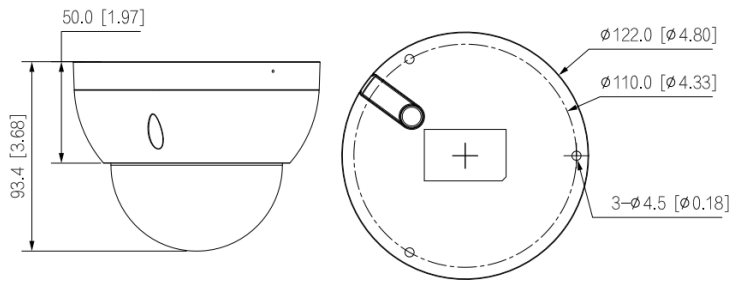

ACCESSORIES	
BRACK-BB-48	
BRACK-WM-48	
BRACK-PM-06	

WatchNET

*All logos & trade marks represent the registered users only. All rights reserved.
*All product specifications on this brochure are subject to change without notice.

CANADA:
351 Ferrier Street Unit 5
Markham, Ontario L3R 5Z2
Tel: 416-410-6865
Toll Free: 1-866-843-6865

USA:
171 Cooper Ave.
Suite 110 Tonawanda,
NY 14150 USA
Tel: 1-716-877-7277
Toll Free: 1-866-843-6865

MIDDLE EAST:
PO Box No 126312
Office Suite 703 Oxford Tower
Business Bay Dubai, UAE
Tel: + 971 4 2767117

www.watchnetinc.com
info@watchnetinc.com