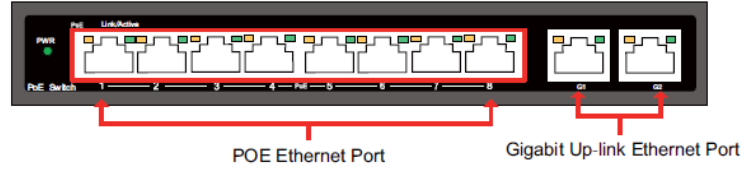

Front Panel

WatchNET

*All logos & trade marks represent the registered users only. All rights reserved.
*All product specifications on this brochure are subject to change without notice.

CANADA

351 Ferrier Street Unit 5
Markham, Ontario L3R 5Z2
Tel. 416-410-6865
Toll Free: 1-866-843-6865

USA

171 Cooper Ave. Suite 110
Tonawanda, New York 14150
Tel. 716-877-7277
Toll Free: 1-866-843-6865

MIDDLE EAST

PO Box No 126312
Suite 703 Oxford Tower
Business Bay, Dubai, UAE
Tel. + 971-4-2767117

www.watchnetinc.com
info@watchnetinc.com