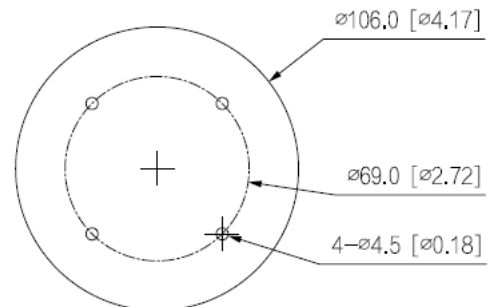

XVI MEGAPIXEL VIDEO

CE FC

XVI-50IRBTR3-B

5 Megapixel Fixed-Focal Turret Camera

KEY FEATURES:

- Max 25 fps@5 Megapixel (16:9 video output).
- Smart Dual Lighting
- Max. IR LEDs length 40m Illumination distance
- Built-in mic
- 2.8 mm fixed lens
- CVI/CVBS/AHD/TVI switchable.
- IP67, 12 vDC.

FREE Multisite VMS software
Download from www.watchnetinc.com