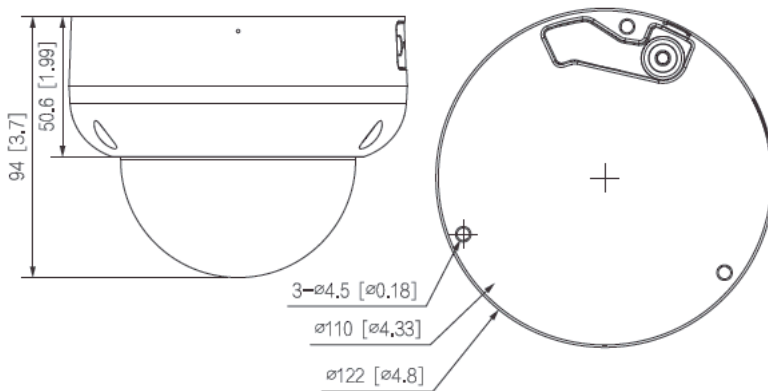

Environment	
Operating Temperature	$-40^{\circ}\text{C}$ to $+60^{\circ}\text{C}$ ( $-40^{\circ}\text{F}$ to $+140^{\circ}\text{F}$ ) / Less than 95% RH
Storage Temperature	$-40^{\circ}\text{C}$ to $+60^{\circ}\text{C}$ ( $-40^{\circ}\text{F}$ to $+140^{\circ}\text{F}$ )
Protection	IP67, IK10
Structure	
Casing Material	Metal
Product Dimensions	94 mm $\times$ $\Phi$ 122 mm (3.7" $\times$ $\Phi$ 4.8")
Net Weight	712.9g (1.6lb)
Gross Weight	986g (2.2lb)