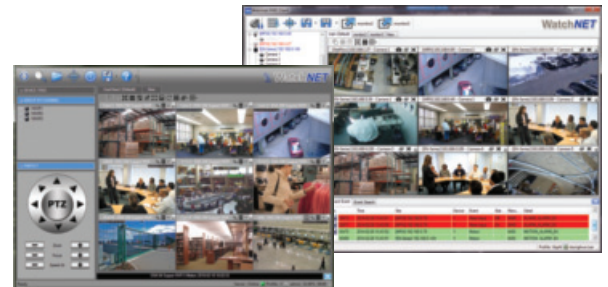

FREE Multisite VMS Software
Download it from www.watchnetinc.com

Optional Brackets